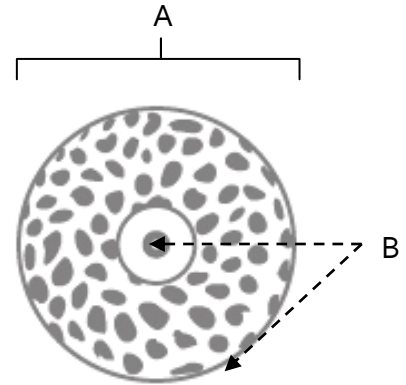

**SPECIFICATIONS**

**MISSION  
ROSETTES**

**FEATURES**

Rustic styling  
Multiple finishes  
Concealed installation

**WARRANTY**

Limited lifetime

**FINISHES**

Dark Bronze (DKBRZ)  
Rust Bronze (RSTBRZ)  
Iron (IRN)  
White Bronze (WHBRZ)

**MATERIAL**

Bronze

Item#	A	B
<b>A1423</b> (for A1422)	1 5/8"	1/4"
<b>A1424</b> (for A1421)	1 3/8"	1/4"

**KEY:**

A - Length and Width  
B - Projection

NOTE: Dimensions and specifications are subject to change without notice.