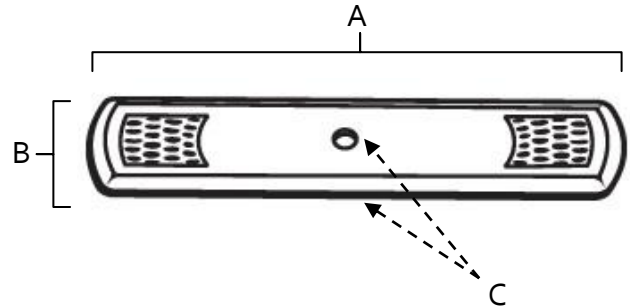

SPECIFICATIONS

MISSION
BACKPLATE FOR KNOB

FEATURES

- Rustic styling
- Multiple finishes
- Concealed installation

WARRANTY

Limited lifetime

FINISHES

- Dark Bronze (DKBRZ)
- Rust Bronze (RSTBRZ)
- Iron (IRN)
- White Bronze (WHBRZ)

MATERIAL

Bronze

Item#	A	B	C
A1430 • for A1421	4 1/4"	1"	1/8"

KEY:

- A - Length
- B - Width
- C - Projection

NOTE: Dimensions and specifications are subject to change without notice.