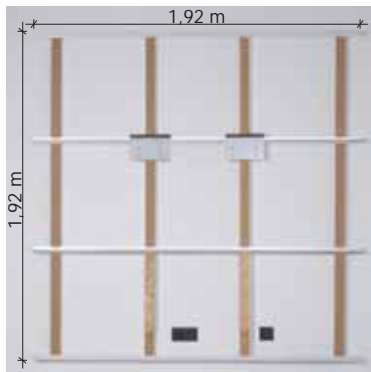

The **Basis-Set** is the main component common to each wall and also contains all the accessories (including the basic TV bracket) necessary to finish the construction. The Basis Set is available in two sizes: 1.92m x 1.92m and 1.20m x 1.92m (Width x Height)