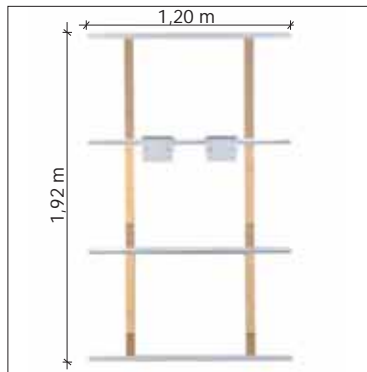

The **Basis-Set** is the main component common to each wall and also contains all the accessories (including the basic TV bracket) necessary to finish the construction. The Basis Set is available in two sizes: 1.92m x 1.92m and 1.20m x 1.92m (Width x Height)