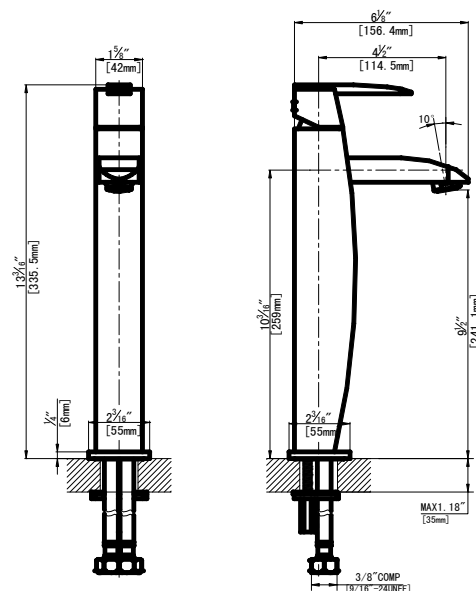

Model: F20002-WS