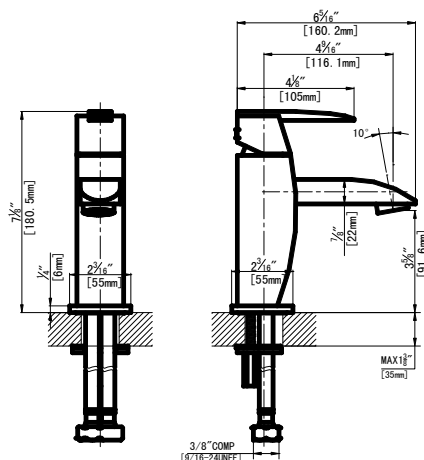

fluid

Innovative fixtures for life

SPECIFICATIONS

Customer Service: 1-800-460-7019
www.fluidfaucets.com

SSI^{TM}
SUSTAINABLE
SOLUTIONS
INTERNATIONAL

Specifications

- Heavy brass construction for durability and reliability
- Italian made Hydroplast ceramic cartridge ensures life long trouble free service
- Single lever handle operation allows both volume and temperature control
- Max-temperature limit stop for added safety.
- SSi Eco-Care aerator 1.5 gpm (5.7 lpm) at 60 psi
- Extra long flexible connection for easy installation
- Single-hole mounting with a supplied wrench tool
- 1-1/2" faucet hole size for drilling recommended
- Available waste pop-up drain

Finish

- CP (Polished Chrome)
- PVD-BN (coming soon)

Codes and Standards

- ANSI/ASME A112.18.1
- CSA B125.1
- NSF61-9
- ADA
- IAPMO / cUPC Listed
- EPA Watersense Listed
- AB1953 California Lead Plumbing Law Certified

Warranty

- Limited Lifetime Faucet Warranty against material and manufacturing defects for residential use.
- 2 Year Limited Warranty on all industrial, commercial and business applications.

fluid Penguin Series Single Lever Lavatory Faucet Model: F20001-WS Model: F20002-WS (for vessel)

Model: F20001-WS