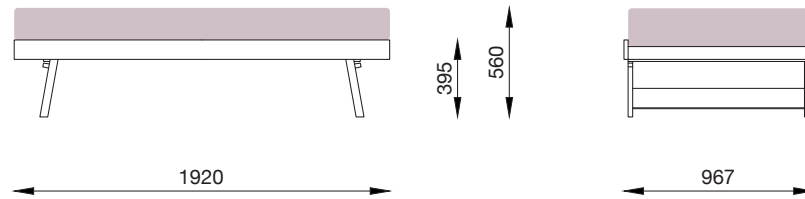

GRACE RANGE TECHNICAL DATA

HIGH FOOTEND BEDS

3ft Single bed

4ft Small Double Bed

4ft 6in Double Bed

5ft King Bed

6ft Super King Bed

LOW FOOTEND BEDS

3ft Single bed

4ft Small Double Bed

4ft 6in Double Bed

5ft King Bed

6ft Super King Bed

3ft Guest Bed

CABINETS

Storage Drawers