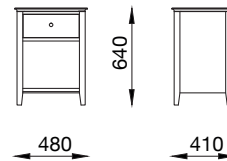

GRACE RANGE TECHNICAL DATA

HIGH FOOTEND BEDS

3ft Single bed

4ft Small Double Bed

4ft 6in Double Bed

5ft King Bed

6ft Super King Bed

LOW FOOTEND BEDS

3ft Single bed

4ft Small Double Bed

4ft 6in Double Bed

5ft King Bed

6ft Super King Bed

3ft Guest Bed

CABINETS

Storage Drawers