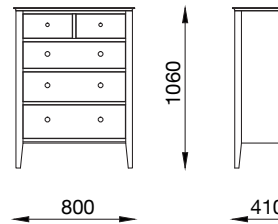

6 Drawer Chest