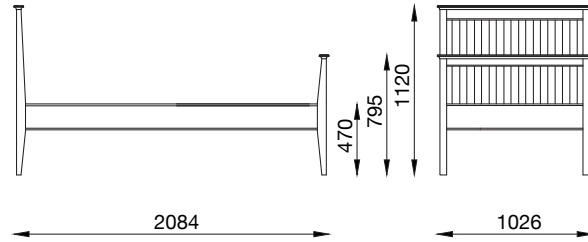

GRACE RANGE TECHNICAL DATA

HIGH FOOTEND BEDS

3ft Single bed

4ft Small Double Bed

4ft 6in Double Bed

5ft King Bed

6ft Super King Bed

LOW FOOTEND BEDS

3ft Single bed

4ft Small Double Bed

4ft 6in Double Bed

5ft King Bed

6ft Super King Bed

3ft Guest Bed

CABINETS

Storage Drawers