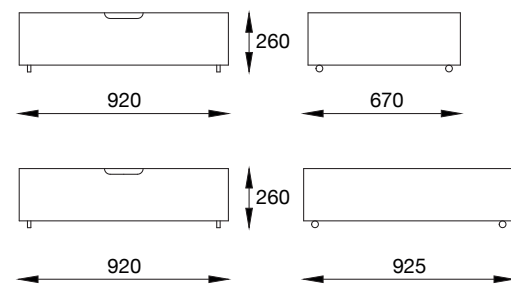

GRACE RANGE TECHNICAL DATA

HIGH FOOTEND BEDS

3ft Single bed

4ft Small Double Bed

4ft 6in Double Bed

5ft King Bed

6ft Super King Bed

LOW FOOTEND BEDS

3ft Single bed

4ft Small Double Bed

4ft 6in Double Bed

5ft King Bed

6ft Super King Bed

3ft Guest Bed

CABINETS

Storage Drawers