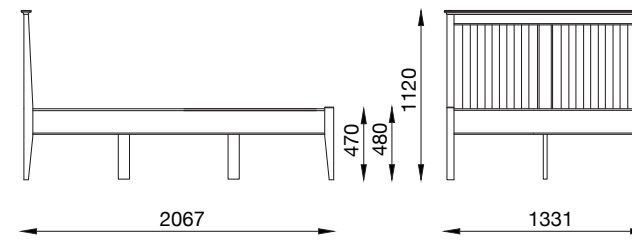

GRACE RANGE TECHNICAL DATA

HIGH FOOTEND BEDS

3ft Single bed

4ft Small Double Bed

4ft 6in Double Bed

5ft King Bed

6ft Super King Bed

LOW FOOTEND BEDS

3ft Single bed

4ft Small Double Bed

4ft 6in Double Bed

5ft King Bed

6ft Super King Bed

3ft Guest Bed

CABINETS

Storage Drawers