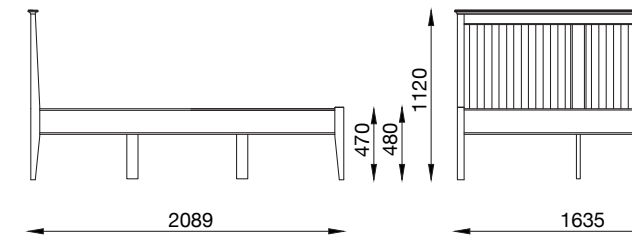

GRACE RANGE TECHNICAL DATA

HIGH FOOTEND BEDS

3ft Single bed

4ft Small Double Bed

4ft 6in Double Bed

5ft King Bed

6ft Super King Bed

LOW FOOTEND BEDS

3ft Single bed

4ft Small Double Bed

4ft 6in Double Bed

5ft King Bed

6ft Super King Bed

3ft Guest Bed

CABINETS

Storage Drawers