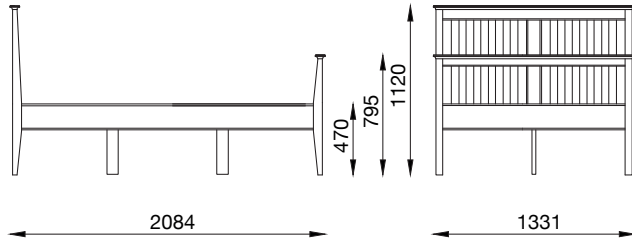

GRACE RANGE TECHNICAL DATA

HIGH FOOTEND BEDS

3ft Single bed

4ft Small Double Bed

4ft 6in Double Bed

5ft King Bed

6ft Super King Bed

LOW FOOTEND BEDS

3ft Single bed

4ft Small Double Bed

4ft 6in Double Bed

5ft King Bed

6ft Super King Bed

3ft Guest Bed

CABINETS

Storage Drawers