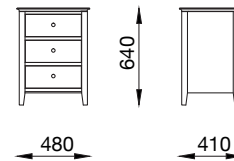

3 Drawer Bedside Table