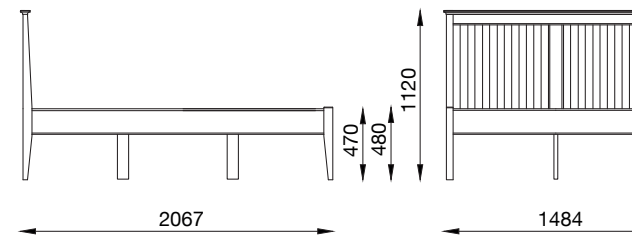

GRACE RANGE TECHNICAL DATA

HIGH FOOTEND BEDS

3ft Single bed

4ft Small Double Bed

4ft 6in Double Bed

5ft King Bed

6ft Super King Bed

LOW FOOTEND BEDS

3ft Single bed

4ft Small Double Bed

4ft 6in Double Bed

5ft King Bed

6ft Super King Bed

3ft Guest Bed

CABINETS

Storage Drawers