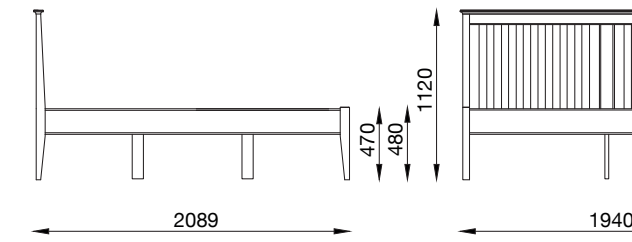

GRACE RANGE TECHNICAL DATA

HIGH FOOTEND BEDS

3ft Single bed

4ft Small Double Bed

4ft 6in Double Bed

5ft King Bed

6ft Super King Bed

LOW FOOTEND BEDS

3ft Single bed

4ft Small Double Bed

4ft 6in Double Bed

5ft King Bed

6ft Super King Bed

3ft Guest Bed

CABINETS

Storage Drawers