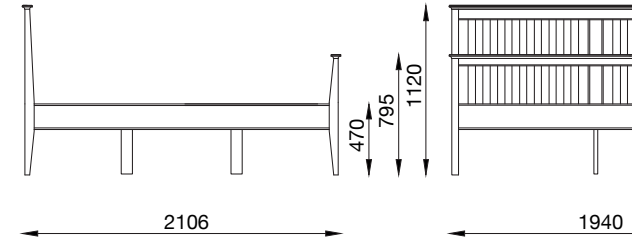

GRACE RANGE TECHNICAL DATA

HIGH FOOTEND BEDS

3ft Single bed

4ft Small Double Bed

4ft 6in Double Bed

5ft King Bed

6ft Super King Bed

LOW FOOTEND BEDS

3ft Single bed

4ft Small Double Bed

4ft 6in Double Bed

5ft King Bed

6ft Super King Bed

3ft Guest Bed

CABINETS

Storage Drawers