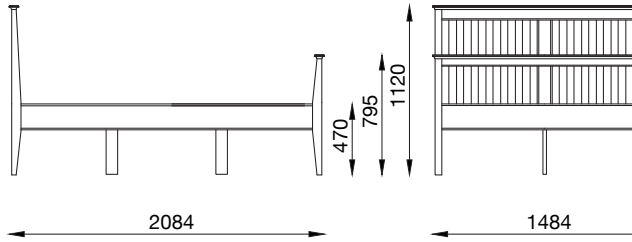

GRACE RANGE TECHNICAL DATA

HIGH FOOTEND BEDS

3ft Single bed

4ft Small Double Bed

4ft 6in Double Bed

5ft King Bed

6ft Super King Bed

LOW FOOTEND BEDS

3ft Single bed

4ft Small Double Bed

4ft 6in Double Bed

5ft King Bed

6ft Super King Bed

3ft Guest Bed

CABINETS

Storage Drawers