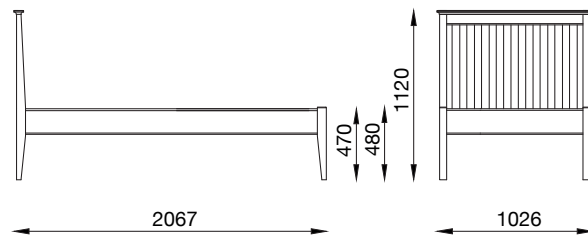

GRACE RANGE TECHNICAL DATA

HIGH FOOTEND BEDS

3ft Single bed

4ft Small Double Bed

4ft 6in Double Bed

5ft King Bed

6ft Super King Bed

LOW FOOTEND BEDS

3ft Single bed

4ft Small Double Bed

4ft 6in Double Bed

5ft King Bed

6ft Super King Bed

3ft Guest Bed

CABINETS

Storage Drawers