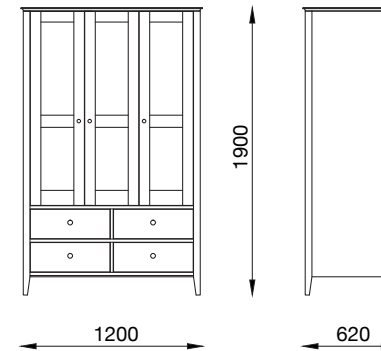

GRACE RANGE TECHNICAL DATA

HIGH FOOTEND BEDS

3ft Single bed

4ft Small Double Bed

4ft 6in Double Bed

5ft King Bed

6ft Super King Bed

LOW FOOTEND BEDS

3ft Single bed

4ft Small Double Bed

4ft 6in Double Bed

5ft King Bed

6ft Super King Bed

3ft Guest Bed

CABINETS

Storage Drawers

1 Drawer Bedside Table

3 Drawer Bedside Table

6 Drawer Wellington

6 Drawer Chest

8 Drawer Chest

Double Wardrobe

Triple Wardrobe