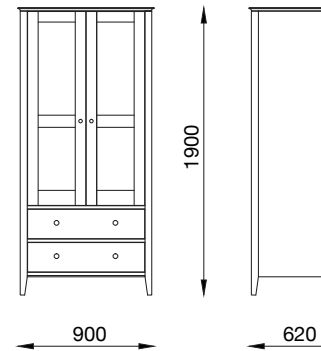

GRACE RANGE TECHNICAL DATA

HIGH FOOTEND BEDS

3ft Single bed

4ft Small Double Bed

4ft 6in Double Bed

5ft King Bed

6ft Super King Bed

LOW FOOTEND BEDS

3ft Single bed

4ft Small Double Bed

4ft 6in Double Bed

5ft King Bed

6ft Super King Bed

3ft Guest Bed

CABINETS

Storage Drawers

1 Drawer Bedside Table

3 Drawer Bedside Table

6 Drawer Wellington

6 Drawer Chest

8 Drawer Chest

Double Wardrobe

Triple Wardrobe