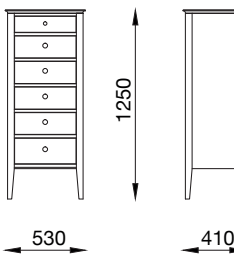

6 Drawer Wellington