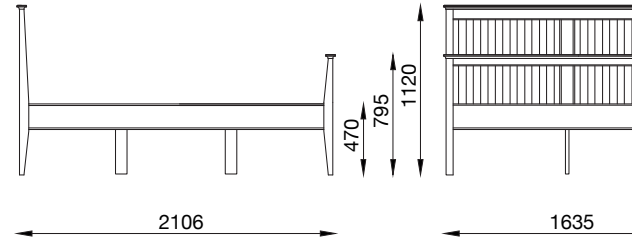

GRACE RANGE TECHNICAL DATA

HIGH FOOTEND BEDS

3ft Single bed

4ft Small Double Bed

4ft 6in Double Bed

5ft King Bed

6ft Super King Bed

LOW FOOTEND BEDS

3ft Single bed

4ft Small Double Bed

4ft 6in Double Bed

5ft King Bed

6ft Super King Bed

3ft Guest Bed

CABINETS

Storage Drawers