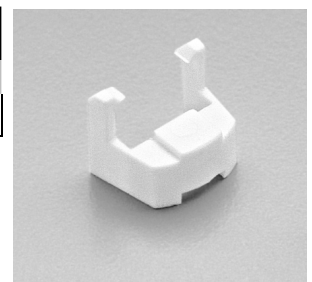

2-Circuit Track Conversion Clip

MODEL		FINISHES		
JCLIP	WT			

Example (Model-Finish): **JCLIP-WT**

Description “J” series track heads have a movable contact, which can be positioned for operation on either a one or two circuit track. To use in two circuit mode, pull up the connector marked “P” and insert the JCLIP to maintain its position.

Finish Available in White only(part is not visible once installed.)

Listing UL & CUL Listed. 5 year WAC Lighting product warranty.