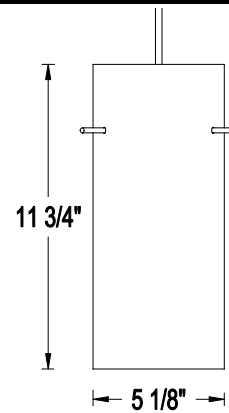

LEUCHTE COLLECTION

PENDANTS -DAX

Ordering Matrix

Mounting		Socket Set		Shade		Adapter Finish			
[]		[]		[]		[]			
Canopy Mount	PLD	F1 F2 F4	454AM 454WT	AB BN BK	BN	WT			
FLEXRAIL1™	HM1	F1 F2 F4		DB PT DB	PT				
FLEXRAIL2™	HM	F4		DB	PT				
120v H Track L J/J2	HTK LTK JTK	F1 F2 F4		DB BN BK	BN	WT			

Example (Mounting-Socket Set-Shade-Adapter Finish) : PLD-F4-454AM/WT

Product Details

Description:	Simple and understated, cased white glass cylinders are finished in white or amber acid etched colors.	
Materials:	Steel canopy or Polycarbonate track adapter and lamp holder with a Die-cast aluminum cup.	
Lamping:	F1 – Lamp: CFL Gu24 up to 26W (includes 13W self ballasted lamp) F2 – Lamp: CFL GU24 up to 26W (includes 13W self ballasted lamp) F4 – Lamp: A or G30 100W max	
Finish:	AB – Antique Bronze BN – Brushed Nickel BK – Black	DB – Dark Bronze PT - Platinum WT – White
Shade:	AM – Amber	WT - White
Listing:	UL & CUL Listed.	