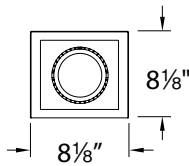

MT-130MH

1 Light PAR30 Metal Halide Multiple Spot

WAC LIGHTING

Responsible Lighting®

Fixture Type:

Catalog Number:

Project: _____

Location: _____

PRODUCT DESCRIPTION

Square single light gimbal ring style adjustable recessed fixture. Housing and trim ordered separately.

FEATURES

- Integrates high output, excellent light quality and superb energy efficiency in a compact package equal in size to an MR16 halogen
- Provides improved discharge arc offering excellent color stability and color rendering
- Best choice for retail applications where there is minimal on/off operation
- A 1/4" low profile
- The supplied clear glass lens can be replaced by a variety of lenses or accessories
- 25° vertical adjustment and 350° horizontal rotation
- 20W, 39W or 70W lamping
- 5 year WAC Lighting product warranty

SPECIFICATIONS

Construction: Stamped metal trim and aluminum housing. Frame, junction box and hanger bars are heavy gauge galvanized steel.

J-Box: Seven knockouts and four Romex® style wiring connectors provided for ease of installation. Rated for branch and chain wiring.

Ballast: Pulse start electronic ballast, 120V/277AC input. Thermal protection provided to prevent against overheating and misuse of insulation near fixture.

Light Source: Utilizes one 20W, 39W or 70W PAR30L metal halide lamp. Lamp sold separately.

Mounting: Supplied with hanger bars, adjustable from 15"-24 1/2" to accommodate various joist construction and grid sizes. Accommodates surface of 1/2" to 1" thick. 7 3/16" x 7 3/16" cutout.

Finish: White Trim/Black Interior (WT/BK) and White Trim/White Interior (WT/WT).

Rating: Non-IC: Insulation must be kept at least 3" away from housing.

Standards: UL & CUL Listed. Suitable for damp locations.

ORDER NUMBER

Model #	Finish - Trim/Interior
MT-130	WT/BK White/Black
	WT/WT White/White