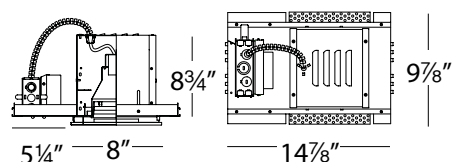

PRODUCT DESCRIPTION

Square single light gimbal ring style adjustable recessed fixture. Housing and trim ordered separately.

FEATURES

- Integrates high output, excellent light quality and superb energy efficiency in a compact package equal in size to an MR16 halogen
- Provides improved discharge arc offering excellent color stability and color rendering
- Best choice for retail applications where there is minimal on/off operation
- A 1/4" low profile
- The supplied clear glass lens can be replaced by a variety of lenses or accessories
- 25° vertical adjustment and 350° horizontal rotation
- 20W, 39W or 70W lamping
- 5 year WAC Lighting product warranty

SPECIFICATIONS

Construction: Stamped metal trim and aluminum housing. Frame, junction box and hanger bars are heavy gauge galvanized steel.

J-Box: Seven knockouts and four Romex® style wiring connectors provided for ease of installation. Rated for branch and chain wiring.

Mounting: Supplied with hanger bars, adjustable from 15"-24 1/2" to accommodate various joist construction and grid sizes. Accommodates surface of 1/2" to 1" thick. 7 3/16" x 7 3/16" cutout.

Finish: White Trim/Black Interior (WT/BK) and White Trim/White Interior (WT/WT).

FINISHES

HOUSING ORDER NUMBER

Model #	Watt
MT-130MH	20 20W
	39 39W
	70 70W

MT-130 -

Example: MT-130-WT/WT

MT-130MH -

Example: MT-130MH-39

WAC Lighting
www.waclighting.com
Phone (800) 526.2588 • Fax (800) 526.2585