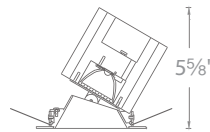

HR-3LED-T318

3.5" Tesla™ LED 0°-30° Adjustable Trim

WAC LIGHTING

Responsible Lighting®

Fixture Type:

Catalog Number:

Project:

Location:

PRODUCT DESCRIPTION

Minimum profile, round 0° to 30° adjustable trim with interior open reflector.

FEATURES

- 3.5" aperture
- Damp location listed
- 30° visual cutoff angle for glare control
- Adjustable fixtures are ideal for sloped ceiling applications
- 50,000 hour rated life
- 5 year WAC Lighting product warranty

TRIMS

SPECIFICATIONS

Construction: Durable die-cast aluminum construction with borosilicate glass lens. Extruded aluminum heat sink.

Power Consumption: 21.5W

Dimming: 0-10V Dimming: 100%-10%
ELV Dimming: 100%-15% (120V only)

Mounting: Two heavy gauge retention clips hold trim firmly to housing.

Finish: Powder coated white
Electroplated brushed nickel and copper bronze

Standards: ETL & cETL Listed.

Model#	Beam	Color Temp	CRI	Lumens	CBCP	Finish
HR-3LED-T318 0° to 30° Adjustable	S 15°	27 2700K	85	775	3883	HBN Haze/Brushed Nickel HCB Haze/Copper Bronze HWT Haze/White BBN Specular Black/Brushed Nickel BCB Specular Black/Copper Bronze BWT Specular Black/White BN Brushed Nickel CB Copper Bronze WT White
		W 3000K	85	830	4393	
		9W 3000K	90	764	2667	
		35 3500K	85	845	4176	
		C 4000K	85	775	4130	
	N 28°	27 2700K	85	815	2016	
		W 3000K	85	855	2114	
		9W 3000K	90	787	1831	
		35 3500K	85	875	2188	
		C 4000K	85	840	2227	
	F 50°	27 2700K	85	785	1105	
		W 3000K	85	865	1196	
		9W 3000K	90	796	1045	
		35 3500K	85	860	1203	
		C 4000K	85	800	1169	

HR-3LED-T318 - -

Example: HR-3LED-T318F-C-SB/BN

COMPATIBLE HOUSINGS See individual housing spec sheets for complete information.

New Construction

HR-3LED-H18D1-ICA Narrow, IC-Rated, Airtight	120V-277V	HR-3LED-H18D1-ICAC Narrow, IC-Rated, Airtight Chicago Plenum	120V-277V
HR-3LED-H18D-ICA IC-Rated, Airtight	120V-277V	HR-3LED-H18D-ICAC IC-Rated, Airtight Chicago Plenum	120V-277V
HR-3LED-H18D-EMICA IC-Rated, Airtight Emergency Backup Battery	120V	HR3LED-H18D-EMICAF IC-Rated, Airtight Emergency Backup Battery	277V
HR-3LED-H18D-A New Construction Non-IC, Airtight	120V-277V		

Remodel

HR-3LED-R18D-A Non-IC, Airtight	120V-277V	HR-3LED-R22D Non-IC	120V-277V

REPLACEMENT MODULES

Reflectors

Spot	SL-REF-LUX10-S
Narrow Flood	SL-REF-LUX10-N
Flood	SL-REF-LUX10-F

LED

2700K	85 CRI	LXS8-PW27
3000K	85 CRI	LXS8-PW30
3000K	90 CRI	LXS9-PW30
3500K	85 CRI	LXS8-PW35
4000K	85 CRI	LXS8-PW40

wacighting.com

Phone (800) 526.2588

Fax (800) 526.2585

Headquarters/Eastern Distribution Center

44 Harbor Park Drive

Port Washington, NY 11050

Central Distribution Center

1600 Distribution Ct

Lithia Springs, GA 30122

Western Distribution Center

1750 Archibald Avenue

Ontario, CA 91760