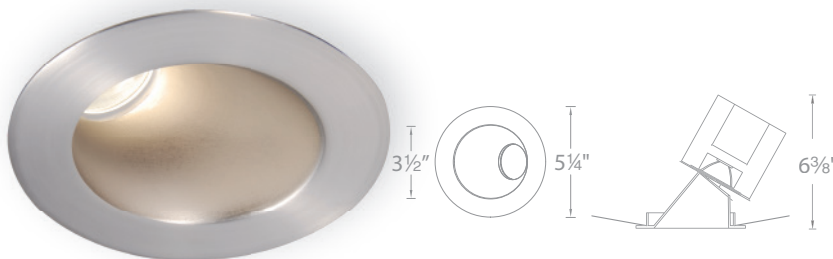

HR-3LED-T418

3.5" Tesla™ LED 30°-45° Adjustable Trim

WAC LIGHTING

Responsible Lighting®

Fixture Type:

Catalog Number:

Project:

Location:

PRODUCT DESCRIPTION

Minimum profile, round 30° to 45° adjustable trim with interior open reflector.

FEATURES

- 3.5" aperture
- Damp location listed
- 30° visual cutoff angle for glare control
- Adjustable fixtures are ideal for sloped ceiling applications
- 50,000 hour rated life
- 5 year WAC Lighting product warranty

SPECIFICATIONS

Construction: Durable die-cast aluminum construction with borosilicate glass lens. Extruded aluminum heat sink.

Power Consumption: 21.5W

Dimming: 0-10V Dimming: 100%-10%
ELV Dimming: 100%-15% (120V only)

Mounting: Two heavy gauge retention clips hold trim firmly to housing.

Finish: Powder coated white
Electroplated brushed nickel and copper bronze

Standards: ETL & cETL Listed.

TRIMS

Model#	Beam	Color Temp	CRI	Lumens	CBCP	Finish
HR-3LED-T418 30° to 45° Adjustable	S 15°	27 2700K	85	645	1340	BN Brushed Nickel  CB Copper Bronze  WT White 
		W 3000K	85	685	1578	
		9W 3000K	90	630	1561	
		35 3500K	85	725	1705	
		C 4000K	85	725	1543	
	N 28°	27 2700K	85	690	2099	
		W 3000K	85	745	2341	
		9W 3000K	90	685	2072	
		35 3500K	85	750	2366	
		C 4000K	85	765	2540	
	F 41°	27 2700K	85	660	3617	
		W 3000K	85	760	4034	
		9W 3000K	90	699	2717	
		35 3500K	85	755	4238	
		C 4000K	85	735	4201	