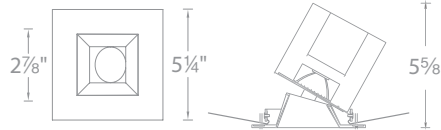

HR-3LED-T518

3.5" Tesla™ LED Square 0-30° Adjustable

WAC LIGHTING

Responsible Lighting®

Fixture Type:

Catalog Number:

Project:

Location:

PRODUCT DESCRIPTION

Minimum profile, square 0° to 30° adjustable trim with interior open reflector

FEATURES

- 3.5" aperture
- Damp location listed
- 30° visual cutoff angle for glare control
- Adjustable fixtures are ideal for sloped ceiling applications
- 50,000 hour rated life
- 5 year WAC Lighting product warranty

SPECIFICATIONS

Construction: Durable die-cast aluminum construction with borosilicate glass lens. Extruded aluminum heat sink.

Power Consumption: 21.5W

Dimming: 0-10V Dimming: 100%-10%
ELV Dimming: 100%-15% (120V only)

Mounting: Two heavy gauge retention clips hold trim firmly to housing.

Finish: Powder coated white
Electroplated brushed nickel and copper bronze

Standards: ETL & cETL Listed.

TRIMS

Model#	Beam	Color Temp	CRI	Lumens	CBCP	Finish
HR-3LED-T518 0° to 30° Adjustable	S 15°	27 2700K	85	775	3885	BN Brushed Nickel CB Copper Bronze WT White
		W 3000K	85	830	4395	
		9W 3000K	90	765	4045	
		35 3500K	85	845	4175	
		C 4000K	85	745	4130	
	N 28°	27 2700K	85	815	2015	
		W 3000K	85	855	2115	
		9W 3000K	90	785	1945	
		35 3500K	85	875	2190	
	F 50°	27 2700K	85	785	1105	
		W 3000K	85	865	1195	
		9W 3000K	90	795	1100	
35 3500K		85	860	1205		
		C 4000K	85	790	1170	

HR-3LED-T518 - -

Example: HR-3LED-T518N-C-CB

COMPATIBLE HOUSINGS See individual housing spec sheets for complete information.

New Construction

HR-3LED-H18D1-ICA Narrow, IC-Rated, Airtight	120V-277V	HR-3LED-H18D1-ICAC Narrow, IC-Rated, Airtight Chicago Plenum	120V-277V
HR-3LED-H18D-ICA IC-Rated, Airtight	120V-277V	HR-3LED-H18D-ICAC IC-Rated, Airtight Chicago Plenum	120V-277V
HR-3LED-H18D-EMICA IC-Rated, Airtight Emergency Backup Battery	120V	HR3LED-H18D-EMICAF IC-Rated, Airtight Emergency Backup Battery	277V
HR-3LED-H18D-A New Construction Non-IC, Airtight	120V-277V		

REPLACEMENT MODULES

Reflectors

Spot	SL-REF-LUX10-S
Narrow Flood	SL-REF-LUX10-N
Flood	SL-REF-LUX10-F

LED

2700K	85 CRI	LXS8-PW27
3000K	85 CRI	LXS8-PW30
3000K	90 CRI	LXS9-PW30
3500K	85 CRI	LXS8-PW35
4000K	85 CRI	LXS8-PW40

wacighting.com
Phone (800) 526.2588
Fax (800) 526.2585

Headquarters/Eastern Distribution Center
44 Harbor Park Drive
Port Washington, NY 11050

Central Distribution Center
1600 Distribution Ct
Lithia Springs, GA 30122

Western Distribution Center
1750 Archibald Avenue
Ontario, CA 91760