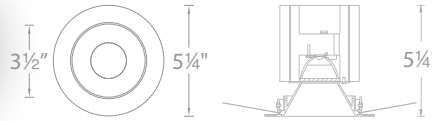

HR-3LED-T118

3.5" Tesla™ LED Open Reflector

WAC LIGHTING

Responsible Lighting®