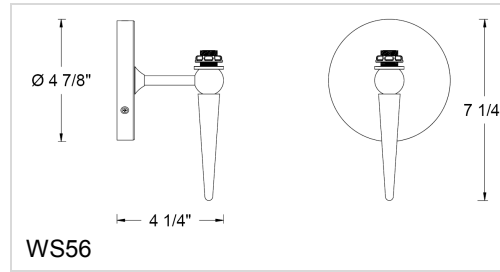

CATALOG NUMBER	TYPE
PROJECT	

DECORATIVE WALL SCNCE

MODEL WS56-G518DIC / WS55-G518DIC

Ordering Matrix

Model Number	Shade	Sconce Finishes	
WS55	G518DIC	BN	CH
WS56			

Ordering Example (model number – shade / sconce finishes): **WS56-G518DIC/CH**

Product Details

Description: Line voltage wall sconce with round finished metal front fascia. The sconce is made of brass, with plated Chrome or Brushed Nickel finish.

Mounting: Surface mounted. Installs to a standard 4" junction box. Shade mounts to the sconce arm and is secured with threaded locking nut.

Lamping Use with candelabra style incandescent lamp. 120V 60watt max. One 60w lamp included with canopy.

Sconce Finish: CH = Chrome
BN = Brushed Nickel

Shade: Eden – G518DIC
Spectacular, elegant dichroic glass pendants are diamonds in the rough.

Listing: UL & CUL Listed.

Specification Features

- A complete wall sconce consists of the wall canopy and a shade.
- Center mounted vertical lamp configuration allows illumination of the whole glass shade.
- The wall sconce is available in multiple standard glass shade styles and multiple color options
- Use standard incandescent or electronic low voltage dimmer as required.
- 5 year WAC Lighting product warranty.