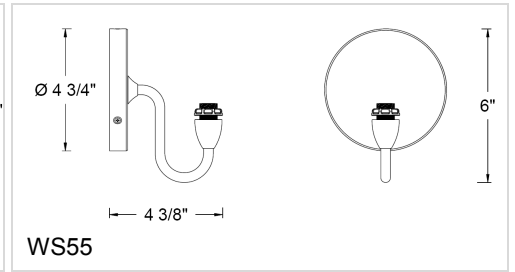

CATALOG NUMBER	TYPE
PROJECT	

DECORATIVE WALL SCNCE

MODEL WS56-G518DIC / WS55-G518DIC

Ordering Matrix

Model Number	Shade	Sconce Finishes	
WS55	G518DIC	BN	CH
WS56			

Ordering Example (model number – shade / sconce finishes): **WS56-G518DIC/CH**

Product Details

Description: Line voltage wall sconce with round finished metal front fascia. The sconce is made of brass, with plated Chrome or Brushed Nickel finish.

Mounting: Surface mounted. Installs to a standard 4" junction box. Shade mounts to the sconce arm and is secured with threaded locking nut.

Lamping Use with candelabra style incandescent lamp. 120V 60watt max. One 60w lamp included with canopy.

Sconce Finish: CH = Chrome
BN = Brushed Nickel

Shade: Eden – G518DIC
Spectacular, elegant dichroic glass pendants are diamonds in the rough.

Listing: UL & CUL Listed.

Specification Features

- A complete wall sconce consists of the wall canopy and a shade.
- Center mounted vertical lamp configuration allows illumination of the whole glass shade.
- The wall sconce is available in multiple standard glass shade styles and multiple color options
- Use standard incandescent or electronic low voltage dimmer as required.
- 5 year WAC Lighting product warranty.