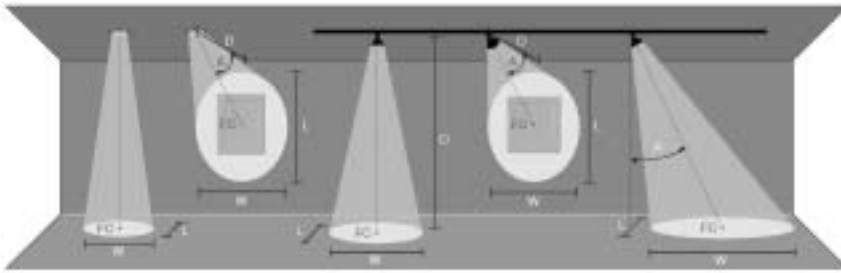

MODEL 701

Key In Feet
D Distance To Fixture From Wall Or Floor
FC Initial Footcandle Level At Center Of Beam
L Beam Length(where candlepower drops to 50% of maximum)
W Beam Width(where candlepower drops to 50% of maximum)
CBCP Center Beam Candle Power

Lamp	Beam Spread	CBCP	0°Aiming Angle				30°Aiming Angle				45°Aiming Angle				60°Aiming Angle			
			D	FC	L	W	D	FC	L	W	D	FC	L	W	D	FC	L	W
50W PAR20 NSP10°		6000	3'	667	0.5'	0.5'	3'	433	0.7'	0.6'	3'	236	1.1'	0.7'	3'	83	2.1'	1.0'
			5'	240	0.9'	0.9'	5'	156	1.2'	1.0'	5'	85	1.8'	1.2'	5'	30	3.6'	1.7'
			7'	122	1.2'	1.2'	7'	80	1.6'	1.4'	7'	43	2.5'	1.7'	7'	15	5.0'	2.4'
			9'	74	1.6'	1.6'	9'	48	2.1'	1.8'	9'	26	3.2'	2.2'	9'	9	6.4'	3.1'
50W PAR20 FL25°		1500	3'	167	1.3'	1.3'	3'	108	1.8'	1.5'	3'	59	2.8'	1.9'	3'	21	6.2'	2.7'
			5'	60	2.2'	2.2'	5'	39	3.0'	2.6'	5'	21	4.7'	3.1'	5'	8	10.4'	4.4'
			7'	31	3.1'	3.1'	7'	20	4.2'	3.6'	7'	11	6.5'	4.4'	7'	4	14.6'	6.2'
			9'	19	4.0'	4.0'	9'	12	5.4'	4.6'	9'	7	8.4'	5.6'	9'	2	18.7'	8.0'