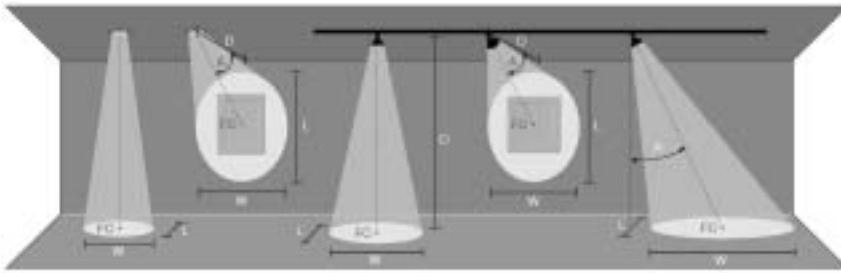

Product Features

1. **Aiming:** 90° degrees from vertical and 356° rotational.
2. **Compatible:** L, H, and J models in addition to fitting our own tracks are retrofitable to other manufacturers original tracks (consult factory for specific brand names).
3. **Special Application:** The J style head may be installed on any "J" style 2-circuit track with the addition of the J-CLIP.
4. **Lamping:** Re-lamps from the front.
5. **Socket:** Porcelain with Nickel-plated shell.

Material

Die Cast Aluminum

Listing

UL, CUL Listed, New York City Approved.

W.A.C. reserves the right to change details that do not affect overall function and performance.

SPECIFICATION SHEET

LINE VOLTAGE TRACK HEADS

MODEL 773

Key In Feet
D Distance To Fixture From Wall Or Floor
FC Initial Footcandle Level At Center Of Beam
L Beam Length(where candlepower drops to 50% of maximum)
W Beam Width(where candlepower drops to 50% of maximum)
CBCP Center Beam Candle Power

Lamp	Beam Spread	CBCP	0°Aiming Angle				30°Aiming Angle				45°Aiming Angle				60°Aiming Angle			
			D	FC	L	W	D	FC	L	W	D	FC	L	W	D	FC	L	W
50W PAR20 NSP10°		6000	3'	667	0.5'	0.5'	3'	433	0.7'	0.6'	3'	236	1.1'	0.7'	3'	83	2.1'	1.0'
			5'	240	0.9'	0.9'	5'	156	1.2'	1.0'	5'	85	1.8'	1.2'	5'	30	3.6'	1.7'
			7'	122	1.2'	1.2'	7'	80	1.6'	1.4'	7'	43	2.5'	1.7'	7'	15	5.0'	2.4'
			9'	74	1.6'	1.6'	9'	48	2.1'	1.8'	9'	26	3.2'	2.2'	9'	9	6.4'	3.1'
50W PAR20 FL25°		1500	3'	167	1.3'	1.3'	3'	108	1.8'	1.5'	3'	59	2.8'	1.9'	3'	21	6.2'	2.7'
			5'	60	2.2'	2.2'	5'	39	3.0'	2.6'	5'	21	4.7'	3.1'	5'	8	10.4'	4.4'
			7'	31	3.1'	3.1'	7'	20	4.2'	3.6'	7'	11	6.5'	4.4'	7'	4	14.6'	6.2'
			9'	19	4.0'	4.0'	9'	12	5.4'	4.6'	9'	7	8.4'	5.6'	9'	2	18.7'	8.0'