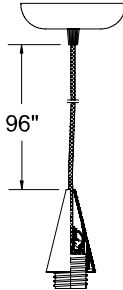

SPECIFICATION SHEET

LINE VOLTAGE PENDANT SHADES

MOUNTING OPTIONS

2-Wire (L)

3-Wire (H)

Wide 2-Wire (J)

Mounting Options: Track System

| Model | Description | Finishes |
|-----------|--|----------------------|
| PLD-LTK96 | 96" Socket Set with "L" Type Track Adapter | BK, WT, BN/BK, BN/WT |
| PLD-HTK96 | 96" Socket Set with "H" Type Track Adapter | BK, WT, BN/BK, BN/WT |
| PLD-JTK96 | 96" Socket Set with "J" Type Track Adapter | BK, WT, BN/BK, BN/WT |

Finish Key: BK-Black Track Adapter with Black Cone, WT-White Track Adapter with White Cone, BN/BK-Black Track Adapter with Brushed Nickel Cone, BN/WT-White Track Adapter with Brushed Nickel Cone.

Canopy (MO)

Mounting Options: Canopy

| Model | Description | Finishes |
|----------|--------------------------------|----------------------|
| PLD-MO96 | 96" Socket Set with 4½" Canopy | BK, WT, BN/BK, BN/WT |

Finish Key: BK-Black Canopy with Black Cone, WT-White Canopy with White Cone, BN/BK-Brushed Nickel Canopy, Brushed Nickel Cone, Black Cord, BN/WT-Brushed Nickel Canopy, Brushed Nickel Cone White Cord.