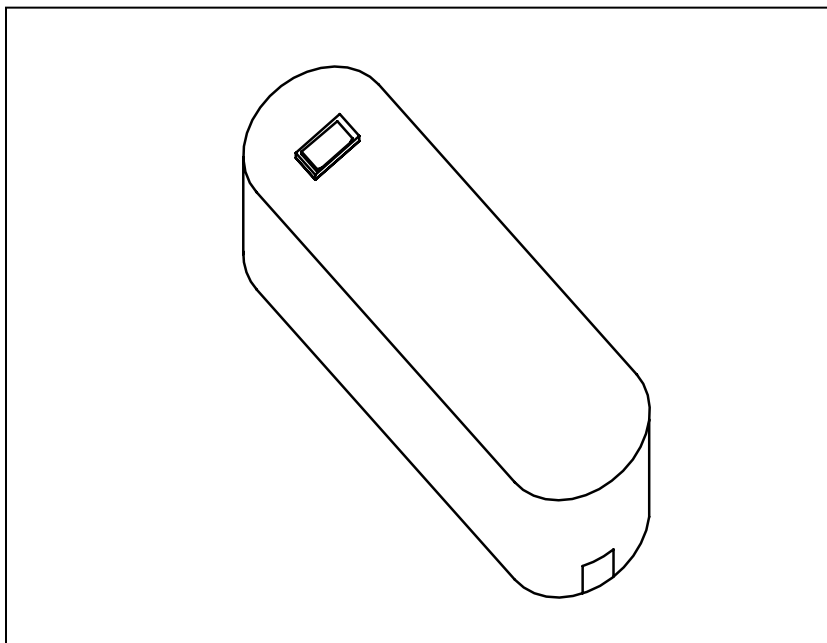

**SURFACE MOUNTED ELECTRONIC TRANSFORMERS**

MODEL	VOLTAGE	WATTAGE	FINISH	DIMENSIONS		
				WIDTH	LENGTH	HEIGHT
SST-60E-BK	12V	60W	BLACK	1 5/8"	5"	1"
SST-60E-WT	12V	60W	WHITE	1 5/8"	5"	1"
SST-150E-BK	12V	150W	BLACK	2"	7"	1 1/2"
SST-150E-WT	12V	150W	WHITE	2"	7"	1 1/2"

- INTEGRAL ON OFF SWITCH.
- SIDE KNOCKOUT HOLE FOR STRAIGHT RUN MOUNTING. WIRES TO A PARTIALLY CONCEALED LIVE END CONNECTOR.
- UL AND CUL LISTED