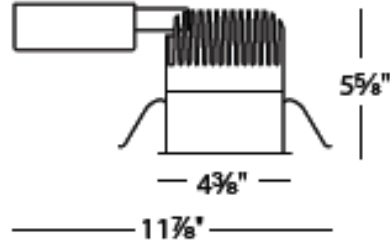

CATALOG NUMBER	TYPE
PROJECT	

4" LEDme™ INVISIBLE TRIM™ DOWNLIGHT

HR-LED418-R-RO

Ordering Matrix					
Series	Lamp	Model Number	Installation Type	Invisible Trim™	Color Temperature
HR	LED	418	R = Remodel housing	RO=Round	W = 3000K C = 4500K

Ordering Example (series – lamp - model - installation type & options - color temperature): HR-LED418-R-ROW

Product Details	
Description:	4 inch LED NON-IC Remodel Invisible Trim™ housing with 6 LED lamp
Materials:	Die-cast aluminum painted black heat sink. Housing and junction box is 20 gauge steel.
J-Box:	Seven knockouts and four non-metallic sheathed cable style wiring connectors provided for ease of installation. Rated for branch wiring.
Driver:	Input Voltage: 120V AC /60Hz, Power Factor > 0.9 Dimming with thermal protection . Load: MAX 18W
Lamping:	6 LED lamps Color Temperature: 3000K 4500K CRI: 80 75
Ratings:	NON-IC rated. Can be completely covered with insulation U.L. and C.U.L. listed.
Mounting:	Three heavy gauge inner retention clips push out onto ceiling or other mounting surface to firmly hold housing in place. Accommodates surface thickness of up to 3 3/4" cutout hole.

Specification Features	
- Provides 70% average lumen maintenance at 50,000 hrs. - Provided with Push-in wire connector for easy installation. - Accommodate up to a 3/4" ceiling thickness. - Dimming range from 100% to 1%. - ANSI compliant Warm/Neutral LEDs. 35° Visual cut off angle. - Replacement modules - Far more resistant to vibration than incandescent or fluorescent downlights. 5 year WAC Lighting product warranty.	
Approved dimmer	
Lutron	Leviton
SELV-300P-WH	VPE04