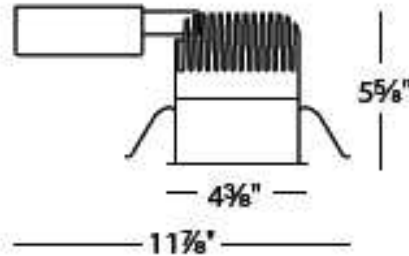

CATALOG NUMBER	TYPE
PROJECT	

4" LEDme™ INVISIBLE TRIM™ DOWNLIGHT

HR-LED418-RIC-SQ

Ordering Matrix

Series	Lamp	Model Number	Installation Type	Invisible Trim™	Color Temperature
HR	LED	418	R = Remodel housing	IC rated	W = 3000K C = 4500K

Ordering Example (series – lamp - model - installation type & options - color temperature): HR-LED418-RIC-SQW

Product Details

Description:	4 inch LED IC Remodel Invisible Trim™ housing with 6 LED lamp		
Materials:	Die-cast aluminum painted black heat sink. Housing and junction box is 20 gauge steel.		
J-Box:	Seven knockouts and four non-metallic sheathed cable style wiring connectors provided for ease of installation. Rated for branch wiring.		
Driver:	Input Voltage: 120V AC /60Hz, Power Factor > 0.9 Dimming with thermal protection . Load: MAX 11W		
Lamping:	6 LED lamps Color Temperature: 3000K 4500K CRI: 80 75		
Ratings:	IC rated. Can be completely covered with insulation U.L. and C.U.L. listed.		
Mounting:	Three heavy gauge inner retention clips push out onto ceiling or other mounting surface to firmly hold housing in place. Accommodates surface thickness of up to 3 3/4" cutout hole.		

Specification Features

- Provides 70% average lumen maintenance at 50,000 hrs.   - Provided with Push-in wire connector for easy installation.   - Accommodate up to a 3/4" ceiling thickness.   - Dimming range from 100% to 1%.   - ANSI compliant Warm/Neutral LEDs.   35° Visual cut off angle.   - Replacement modules   - Far more resistant to vibration than incandescent or fluorescent downlights.   5 year WAC Lighting product warranty.
Approved dimmer <table> <tr> <td>Lutron</td> <td>Leviton</td> </tr> <tr> <td>SELV-300P-WH</td> <td>VPE04</td> </tr> </table>