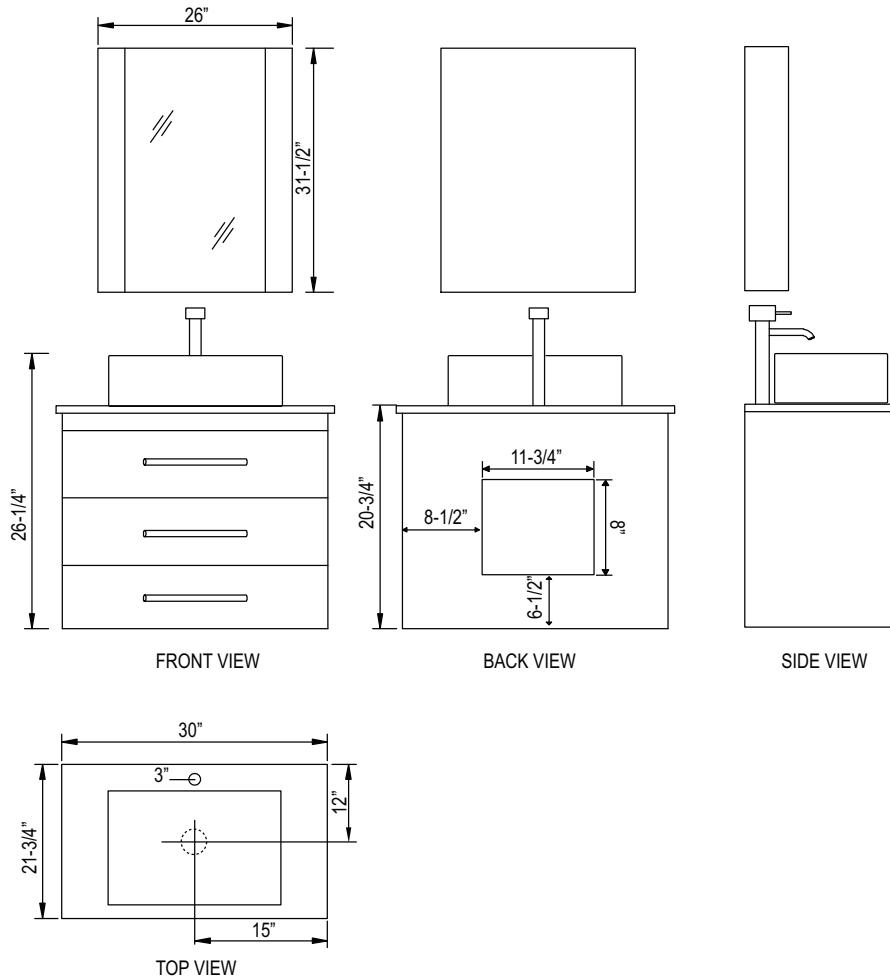

DEC071D-W Portland 30" Single Sink - Wall Mount Vanity Set

**Design Element™**  
Bath Furniture

## The Portland Collection

The Portland 30" vanity in espresso is elegantly constructed of solid hardwood. The porcelain rectangular vessel sink and Carrera white marble countertop bring a clean, contemporary, and elegant look to any bathroom. The sink comes with a chrome finish pop-up drain, designed for easy one-touch draining. The three vanity drawers run the width of the unit and are adorned with satin nickel hardware. The medicine cabinet with mirror and two espresso side cabinets are all installed with soft closing hinges, providing plenty of storage space. The Portland Collection Bathroom Vanity is designed as a centerpiece to awe and inspire the eye without sacrificing quality, functionality, or durability.

# Portland 30" Single Sink - Wall Mount Vanity Set

## DEC071D-W Product Features

- Solid Hardwood Construction
- Espresso Finish
- Carrera White Marble Countertop
- Square Designer Ceramic Sink
- Matching Mirror
- Chrome Pop-Up Drain
- Two Functional Pull-Out Drawers
- Satin Nickel Finish Hardware
- Size: 30"W x 21.5"D x 20.75"H