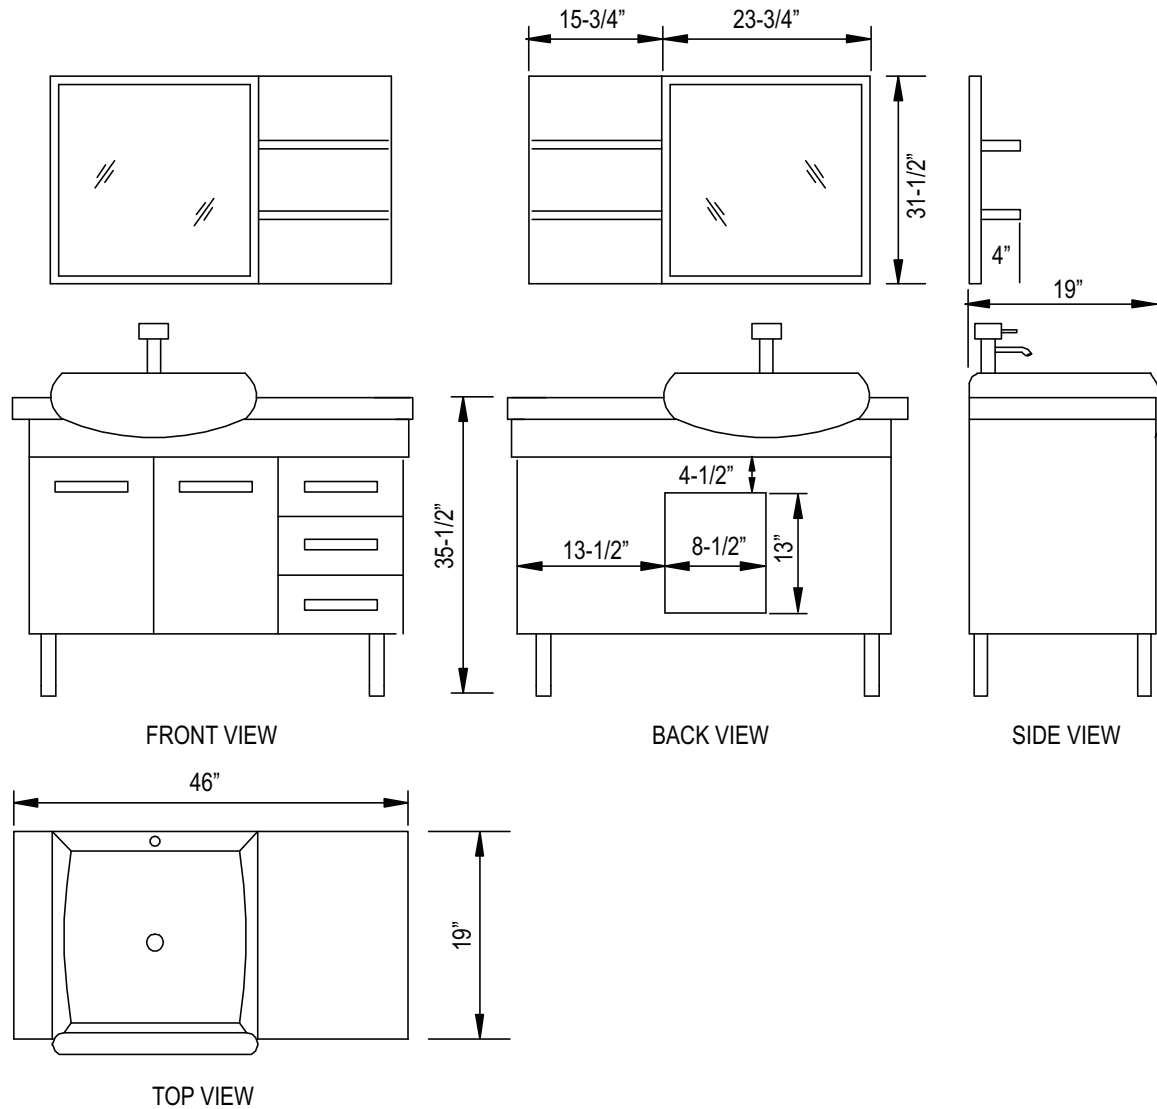

Design Element™
Bath Furniture

DEC078A Belini 46" Single Sink Vanity Set (Faucet Not Included)

The Belini Collection

The Belini 46" single sink vanity is elegantly constructed of solid hardwood. The sweeping contours of the porcelain sinks and white stone countertop beautifully contrast with the rich features of the espresso cabinetry, bringing a crisp and clean contemporary look to any bathroom. This unique design includes two soft-closing double-door cabinets and three pullout drawers. A tapered edge mirror with espresso shelves is included. The Belini Bathroom Vanity is designed as a centerpiece to awe and inspire the eye without sacrificing quality, functionality, or durability.

Belini 46" Single Sink Vanity Set

DEC07A Product Features

- Solid Hardwood Construction
- White Porcelain Sinks
- Artificial Stone Countertop
- Three Pullout Drawers
- Two Soft-Closing Doors
- White Porcelain Drop-In Sinks
- Chrome Pop-up Drain
- Matching Mirrors and Shelving
- Satin Nickel Hardware
- Dimensions: 46"W x 18"D x 35-1/2"H

Includes: Cabinet, Countertop, Sinks, Mirror and Shelving

The Belini Collection

- Belini 46" Single Sink Vanity Set DEC078A
- Belini 72" Double Sink Vanity Set DEC078B

Design Element

Bath Furniture

8715 Boston Place
Rancho Cucamonga, CA 91730