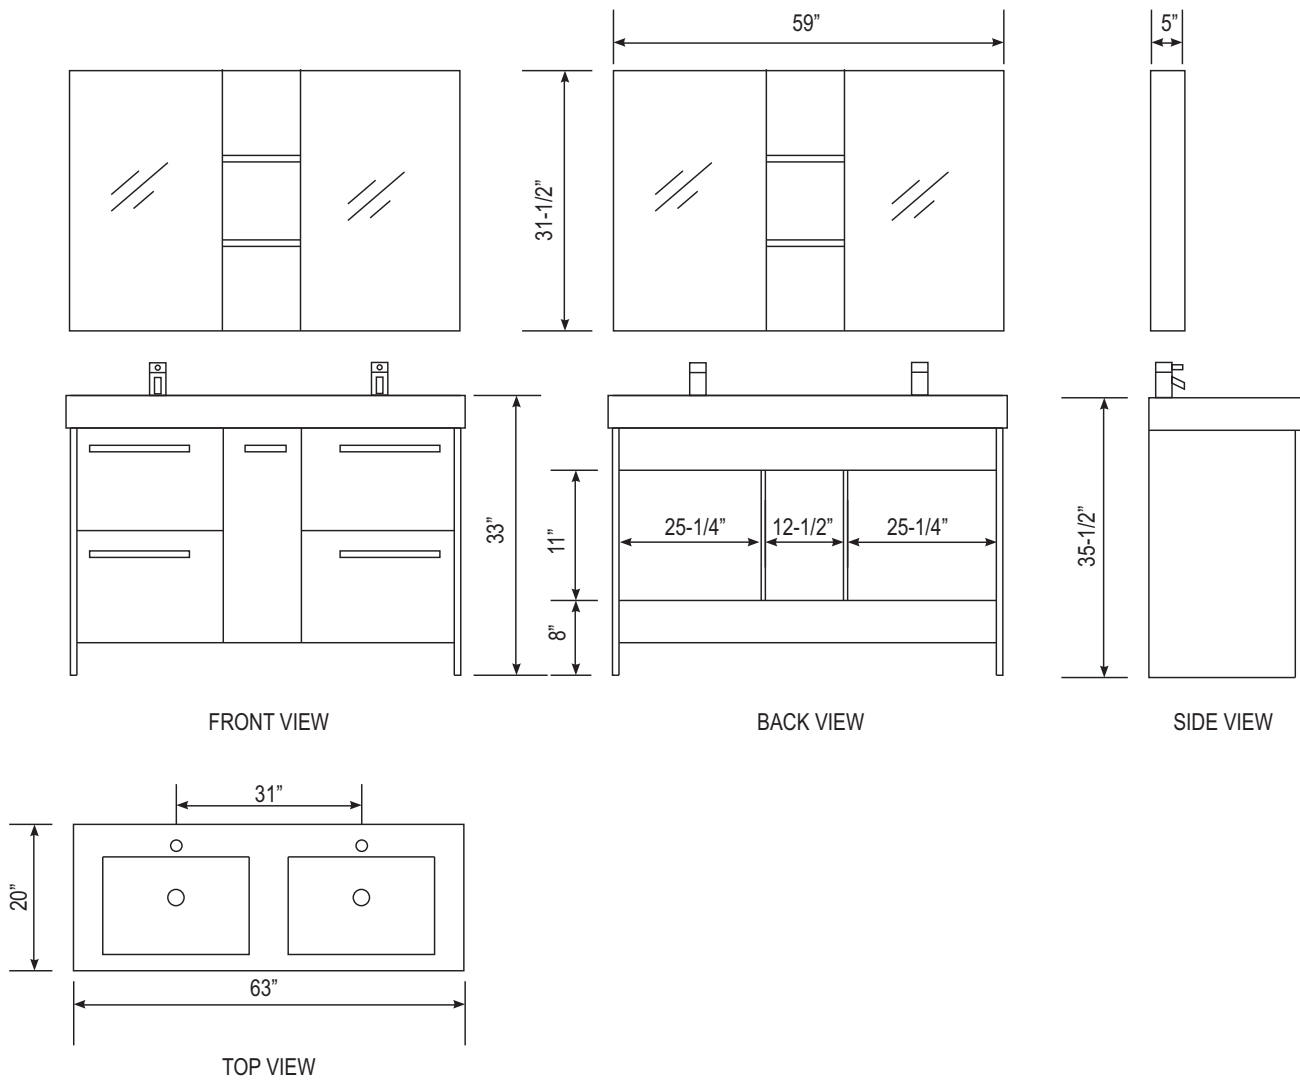

DEC079A Perfecta 63" Double Sink Vanity Set (Faucets Not Included)

Design Element
Bath Furniture

Designer's Pick Collection

The 63" Perfecta double-sink vanity is uniquely designed and constructed of solid hardwood. The unique curved basins of the integrated rectangular sinks and white acrylic countertop beautifully contrast with the sharp lines of the espresso cabinetry. This sophisticated design includes four pullout drawers and a soft-closing cabinet door, all finished with satin nickel hardware. Two soft-closing mirrored medicine cabinets with joining espresso shelving provide additional storage. The Perfecta Vanity is designed as a centerpiece to awe and inspire the eye without sacrificing quality, functionality, or durability.

Perfecta 63" Double Sink Vanity Set

DEC079A Product Features

- Solid Hardwood Cabinet
- Espresso Finish
- Integrated White Acrylic Countertop and Sinks
- Four Pullout Drawers
- Mirrored Medicine Cabinets
- Chrome Pop-Up Drains
- Satin Nickel Hardware
- Dimensions: 63"W x 22"D x 33"H

Includes: Cabinet, Countertop/Sinks, Mirrored Medicine Cabinets, and Shelving

Design Element
Bath Furniture

8715 Boston Place
Rancho Cucamonga, CA 91730

www.DesignElementUSA.com