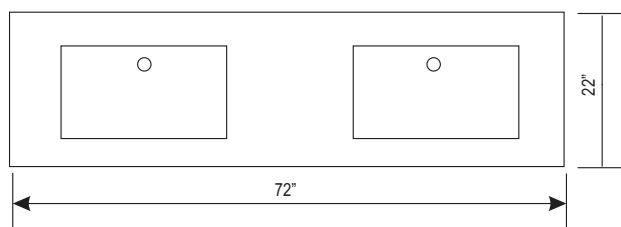

DEC083D-L Washington 72" Double Sink Vanity Set (Faucets Not Included)

Design Element™
Bath Furniture

The Washington Collection

The Washington 72" double-sink vanity in toffee is stylishly constructed of solid plywood panels with veneer laminate. The stylish white rectangular sinks and sleek toffee cabinetry bring style and utility to any bathroom. This vanity includes soft-closing cabinet doors and threepullout drawers, all adorned with satin nickel hardware. The sides of the vanity feature a removable towel bar and shelving for additional storage and utility. Two matching mirrors with shelves are included. The Washington Bathroom Vanity is designed as centerpiece to awe and inspire the eye without sacrificing quality, functionality, or durability.

Washington 72" Double Sink Vanity Set

FRONT VIEW

BACK VIEW

DEC083D-L Product Features

- Solid Hardwood Construction
- Veneer Laminate Toffee Finish
- Rectangular White Porcelain Sinks
- Chrome Pop-Up Drains
- Three Pullout Drawers
- Soft-Closing Cabinet Doors
- Matching Mirrors with Shelves
- Additional Side Storage
- Satin Nickel Hardware
- Dimensions: 71"W x 21-3/4"D x 36-1/2"H