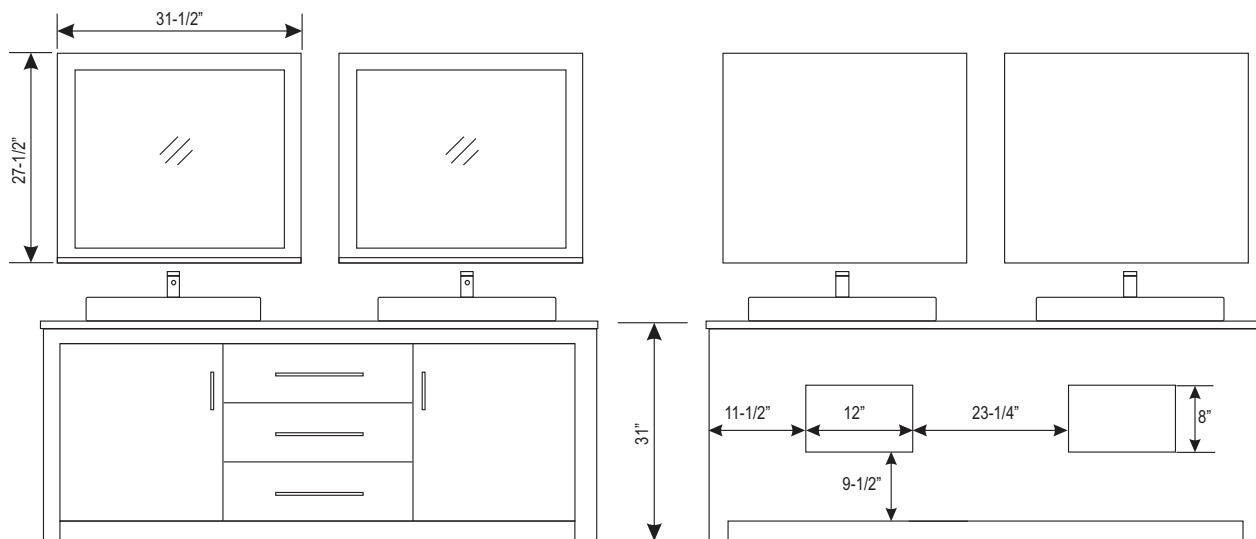

DEC083D-L Washington 72" Double Sink Vanity Set (Faucets Not Included)

Design Element™
Bath Furniture

The Washington Collection

The Washington 72" double-sink vanity in toffee is stylishly constructed of solid plywood panels with veneer laminate. The stylish white rectangular sinks and sleek toffee cabinetry bring style and utility to any bathroom. This vanity includes soft-closing cabinet doors and threepullout drawers, all adorned with satin nickel hardware. The sides of the vanity feature a removable towel bar and shelving for additional storage and utility. Two matching mirrors with shelves are included. The Washington Bathroom Vanity is designed as centerpiece to awe and inspire the eye without sacrificing quality, functionality, or durability.

Washington 72" Double Sink Vanity Set

FRONT VIEW

BACK VIEW

DEC083D-L Product Features

- Solid Hardwood Construction
- Veneer Laminate Toffee Finish
- Rectangular White Porcelain Sinks
- Chrome Pop-Up Drains
- Three Pullout Drawers
- Soft-Closing Cabinet Doors
- Matching Mirrors with Shelves
- Additional Side Storage
- Satin Nickel Hardware
- Dimensions: 71"W x 21-3/4"D x 36-1/2"H

Includes: Cabinet, Sinks, and Mirrors

The Washington Collection

Washington 36" Single Sink Vanity
 Washington 72" Double Sink Vanity Set
 Washington 72" Double Sink Vanity Set
 Washington 92" Double Sink Vanity Set
 Washington Single Sink Vanity Set