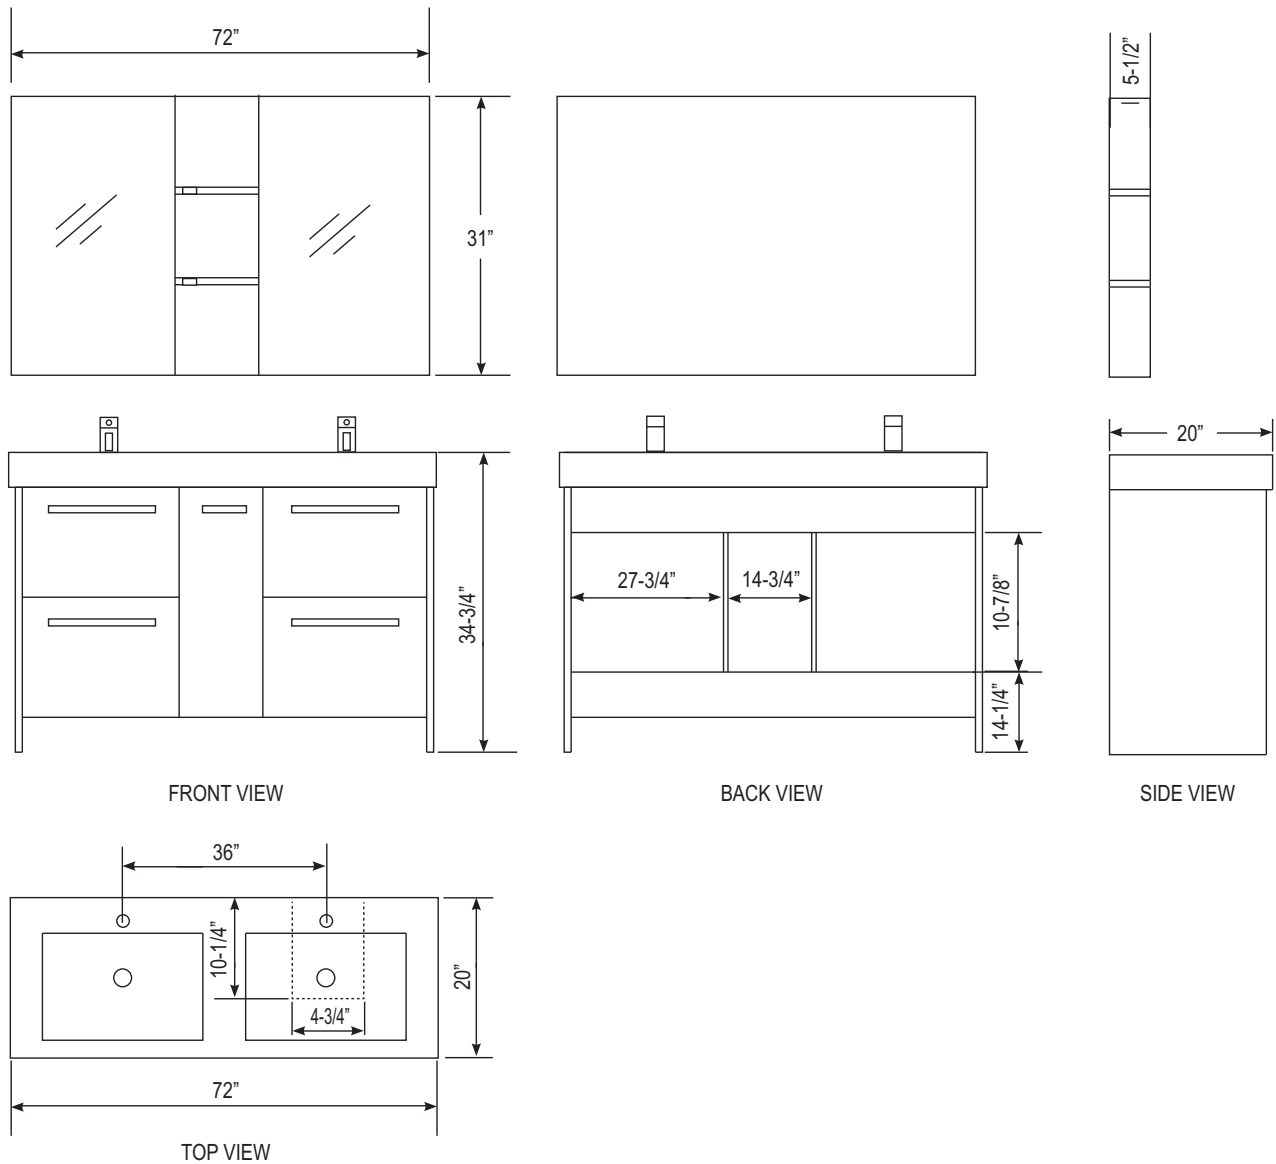

DEC079B Perfecta 72" Double Sink Vanity Set (Faucet Not Included)

Design Element
Bath Furniture

Designer's Pick Collection

The Perfecta 72" double-sink vanity set lives up to its demanding name. With a cabinet that is fully constructed of solid hardwood, it is durable and substantial. The tailored edges of the integrated white acrylic sinks contrast strikingly with the espresso cabinetry to bring a crisp and contemporary look to any bathroom. This set includes four pullout drawers and a soft-closing cabinet door, all finished with satin nickel hardware. Two soft-closing mirrored medicine cabinets with joining espresso shelves provide additional storage.

Perfecta 72' Double Sink Vanity Set

DEC079B Product Features

- Solid Hardwood Construction
- Acrylic Countertop with Integrated Sinks
- Chrome Pop-Up Drains
- Four Pullout Drawers
- Soft-Closing Cabinet Door
- Mirrored Medicine Cabinets
- Shelving
- Satin Nickel Hardware
- Dimentions: 72"W x 20"D x 33"H

Includes: Cabinet, Countertop/Sinks, Mirrored Medicine Cabinets, and Shelving

Design Element
Bath Furniture

8715 Boston Place
Rancho Cucamonga, CA 91730

www.DesignElementUSA.com