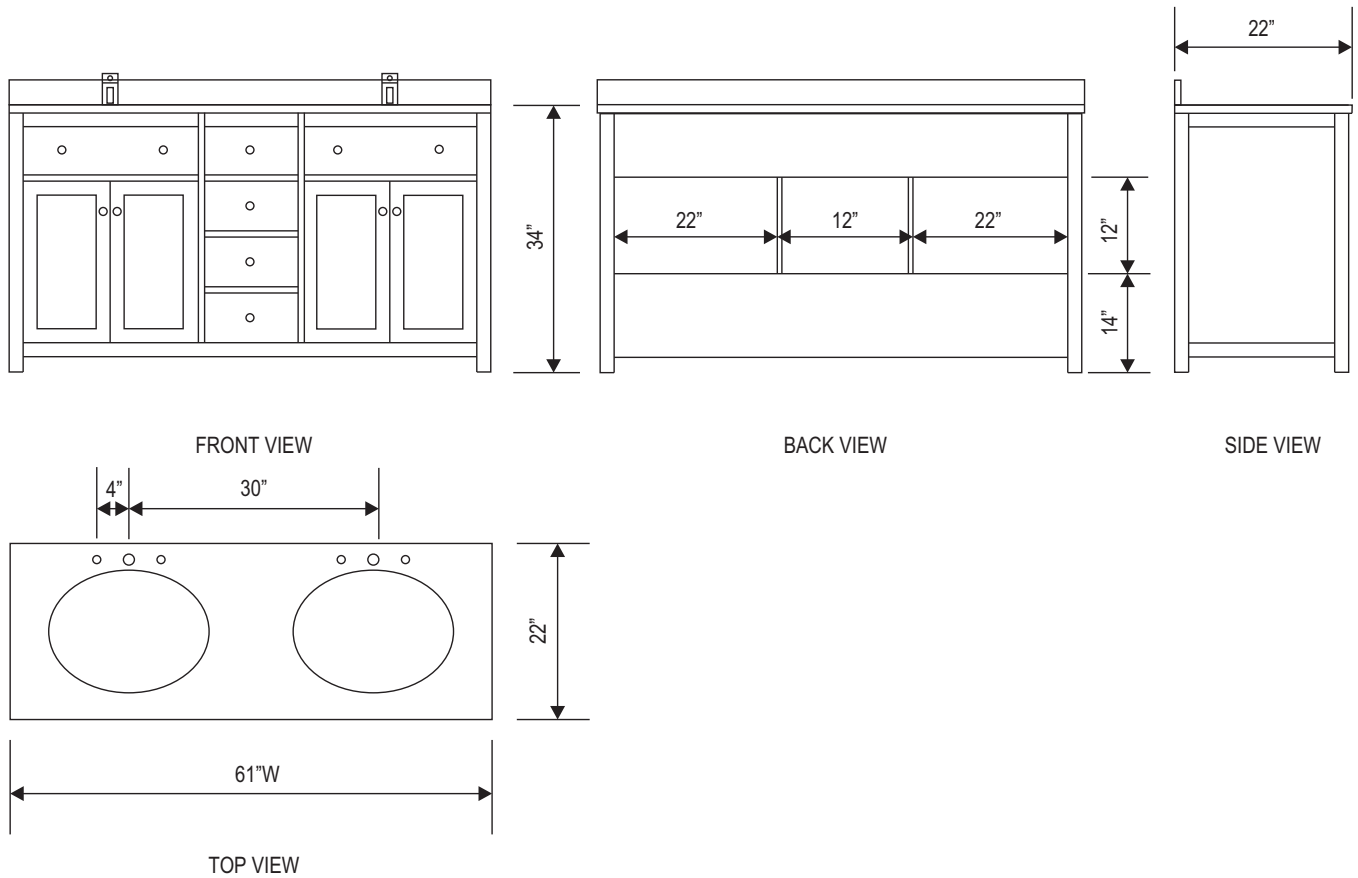

DEC302A Venetian 61" Double Sink Vanity Set (Faucets Not Included)

Design Element
Bath Furniture

Designer's Pick Collection

The Venetian 61" vanity set combines a classic feel with modern simplicity through its warm color palette, round handles, and crisp lines. The espresso cabinet features solid hardwood construction for both the frame and the panels. Seated at the base of the two under-mount ceramic sinks are chrome pop-up drains, designed for easy one-touch draining. Practicality was not sacrificed, as this vanity includes six pull-out drawers and two soft-closing double-door cabinets, all accented with satin nickel hardware.

Venetian 61" Double Sink Vanity Set

DEC302A Product Features

- Solid Hardwood Construction
- Beige Natural Marble Countertop
- Cherry Finish
- Rectangular Under-Mount Sink
- Chrome Pop-Up Drain
- Six Pullout Drawers
- Soft-Closing Double-Doors
- Satin Nickel Hardware
- Dimensions: 61"W x 22"D x 34"H

Includes: Cabinet, Countertop and Sink

Design Element
Bath Furniture

8715 Boston Place
Rancho Cucamonga, CA 91730

www.DesignElementUSA.com