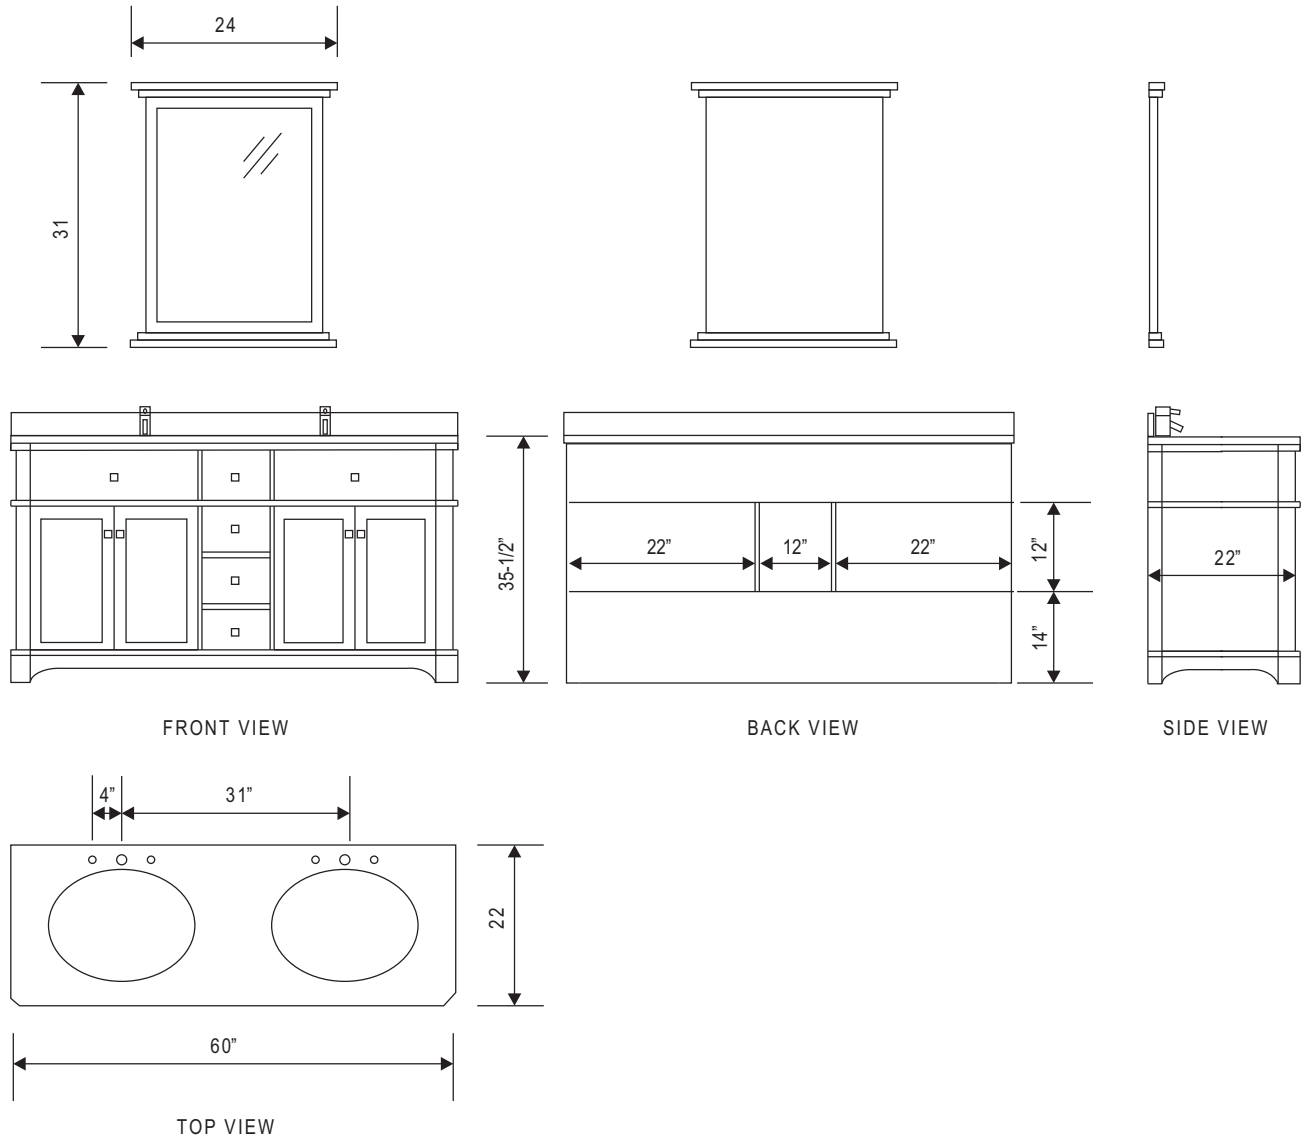

DEC306A Imperial 60" Double Sink Vanity Set (Faucet Not Included)

Design Element
Bath Furniture

The Imperial Collection

The cabinet door windows, round satin nickel hardware and contrasting white marble combine both traditional and contemporary elements to give the Imperial vanity an essence of the Victorian era. The white Carrera marble countertop beautifully frames two round undermount sinks. Nesting below the sinks are four functional drawers and two soft-closing double-doors. Like all Design Element Vanities, the solid hardwood cabinet is sealed with a water-resistant coating for long lasting durability. Two matching framed mirrors complete this striking vanity set.

Imperial 60" Double Sink Vanity Set

DEC306A Product Features

- Solid Hardwood Construction
- Carrera White Marble Countertop
- Espresso Finish
- Round Under-Mount Sinks
- Chrome Pop-Up Drains
- Four Pullout Drawers
- Two Soft-Closing Double-Doors
- Matching Framed Mirrors
- Dimensions: 60"W x 22"D x 34"H

Includes: Cabinet, Countertop, Sinks, and Mirrors

Design Element
Bath Furniture

8715 Boston Place
Rancho Cucamonga, CA 91730

www.DesignElementUSA.com