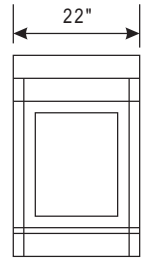

DEC101 Odyssey 88" Double Sink Bathroom Vanity (Faucets Not Included)

Design Element[®]

Bathroom Furniture

Designer's Picks Collection

The Odyssey 88" double-sink vanity set combines quality craftsmanship and the finest in available materials to create a stunning modern piece for your bathroom. Its sturdy frame is made from solid wood and features a dark espresso finish, accented with antique-finish hardware. Carrera white marble is fashioned to include two unique integrated sinks. Two soft-closing double-door cabinets are built into the frame, with three spacious pullout drawers centered between them.

Odyssey 88" Double Sink Vanity

FRONT VIEW

FRONT VIEW

FRONT VIEW

TOP VIEW

DEC101 Product Features

- Solid Hardwood Cabinet
- Espresso Finish
- White Carrera Marble Countertop
- Integrated White Carrera Marble Sloping Sinks
- Soft-Closing Double-Doors
- Three Pullout Doors
- Antiqued-Finish Hardware
- Specs: 88"W x 22"D 34"H