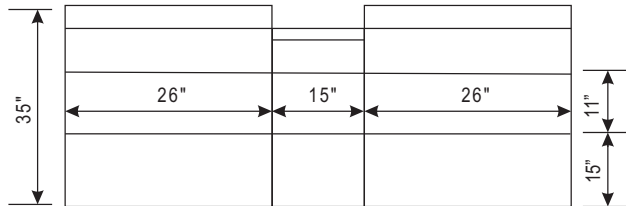

DEC101 Odyssey 88" Double Sink Bathroom Vanity (Faucets Not Included)

Design Element[®]

Bathroom Furniture

Designer's Picks Collection

The Odyssey 88" double-sink vanity set combines quality craftsmanship and the finest in available materials to create a stunning modern piece for your bathroom. Its sturdy frame is made from solid wood and features a dark espresso finish, accented with antique-finish hardware. Carrera white marble is fashioned to include two unique integrated sinks. Two soft-closing double-door cabinets are built into the frame, with three spacious pullout drawers centered between them.

Odyssey 88" Double Sink Vanity

FRONT VIEW

FRONT VIEW

FRONT VIEW

TOP VIEW

DEC101 Product Features

- Solid Hardwood Cabinet
- Espresso Finish
- White Carrera Marble Countertop
- Integrated White Carrera Marble Sloping Sinks
- Soft-Closing Double-Doors
- Three Pullout Doors
- Antiqued-Finish Hardware
- Specs: 88"W x 22"D 34"H