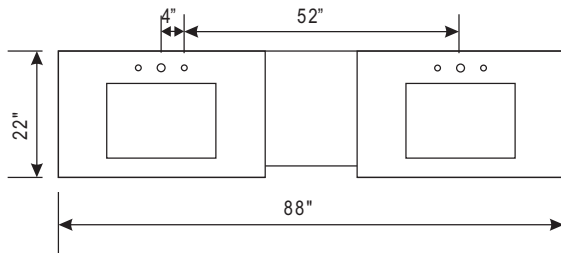

DEC101 Odyssey 88" Double Sink Bathroom Vanity (Faucets Not Included)

Design Element[®]

Bathroom Furniture

Designer's Picks Collection

The Odyssey 88" double-sink vanity set combines quality craftsmanship and the finest in available materials to create a stunning modern piece for your bathroom. Its sturdy frame is made from solid wood and features a dark espresso finish, accented with antique-finish hardware. Carrera white marble is fashioned to include two unique integrated sinks. Two soft-closing double-door cabinets are built into the frame, with three spacious pullout drawers centered between them.

Odyssey 88" Double Sink Vanity

FRONT VIEW

FRONT VIEW

FRONT VIEW

TOP VIEW

DEC101 Product Features

- Solid Hardwood Cabinet
- Espresso Finish
- White Carrera Marble Countertop
- Integrated White Carrera Marble Sloping Sinks
- Soft-Closing Double-Doors
- Three Pullout Doors
- Antiqued-Finish Hardware
- Specs: 88"W x 22"D 34"H