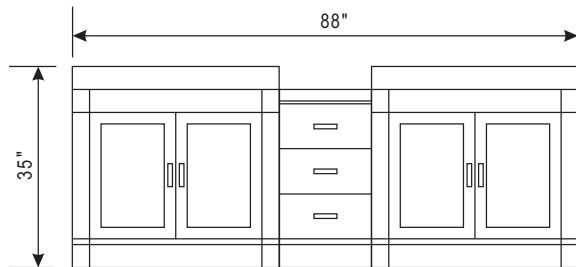

DEC101 Odyssey 88" Double Sink Bathroom Vanity (Faucets Not Included)

Design Element[®]

Bathroom Furniture

Designer's Picks Collection

The Odyssey 88" double-sink vanity set combines quality craftsmanship and the finest in available materials to create a stunning modern piece for your bathroom. Its sturdy frame is made from solid wood and features a dark espresso finish, accented with antique-finish hardware. Carrera white marble is fashioned to include two unique integrated sinks. Two soft-closing double-door cabinets are built into the frame, with three spacious pullout drawers centered between them.

Odyssey 88" Double Sink Vanity

FRONT VIEW

FRONT VIEW

FRONT VIEW

TOP VIEW

DEC101 Product Features

- Solid Hardwood Cabinet
- Espresso Finish
- White Carrera Marble Countertop
- Integrated White Carrera Marble Sloping Sinks
- Soft-Closing Double-Doors
- Three Pullout Doors
- Antiqued-Finish Hardware
- Specs: 88"W x 22"D 34"H