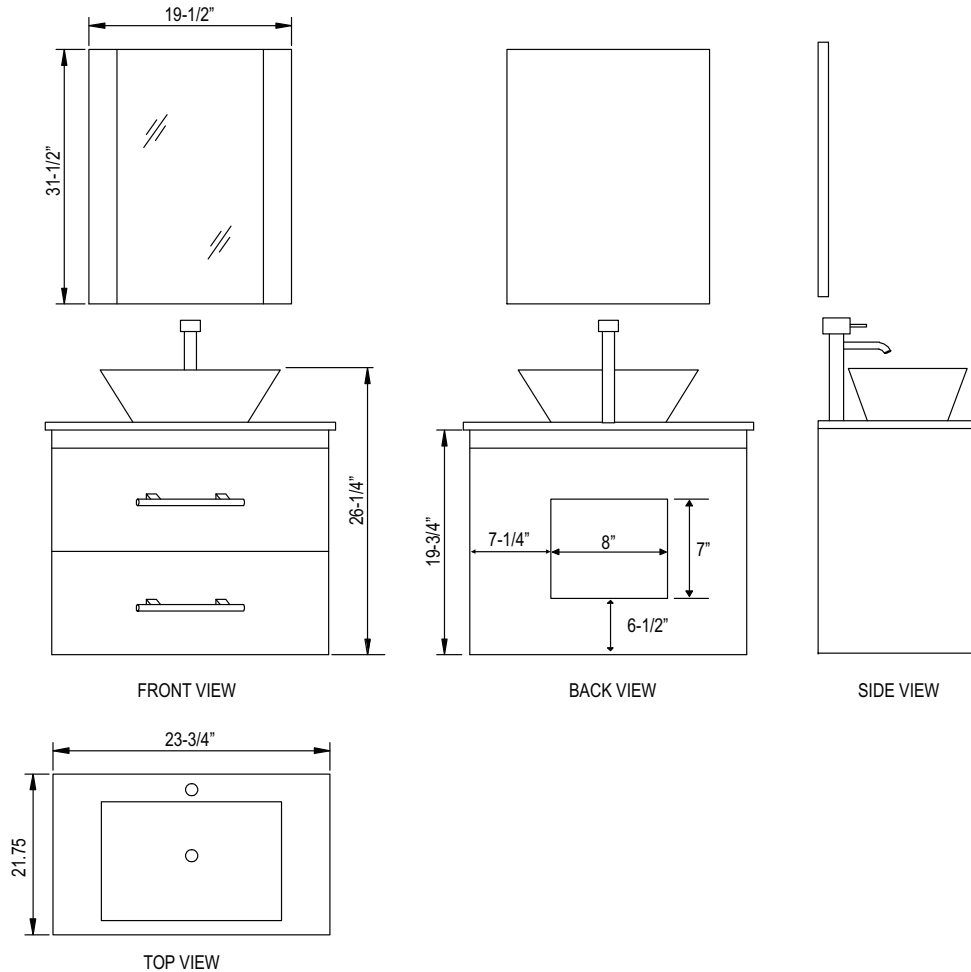

Design Element™
Bath Furniture

DEC071C-G Portland 24" Single Sink - Wall Mount Vanity Set (Faucet Not Included)

The Portland Collection

The Portland 24" vanity set is elegantly constructed of solid hardwood. The square ceramic vessel sink and tempered aqua glass countertop bring a contemporary and elegant look to any bathroom. The sink comes with a chrome finish pop-up drain, designed for easy one-touch draining. The two vanity drawers run the width of the unit and are adorned with satin nickel hardware. A single mirror with espresso frame accents is included. The Portland Collection Bathroom Vanity is designed as a centerpiece to awe and inspire the eye without sacrificing quality, functionality, or durability.

Portland 24" Single Sink - Wall Mount Vanity Set

DEC071C-G Product Features

- Solid Hardwood Cabinet
- Espresso Finish
- Tempered Glass Countertop
- Square Ceramic Vessel Sink
- Matching Mirror
- Chrome Pop-Up Drain
- Two Pullout Drawers
- Satin Nickel Hardware
- Dimensions: 23-3/4"W x 21-3/4"D x 19-3/4"H

Includes: Cabinet, Countertop, Sink, and Mirror

The Portland Collection

- Portland 24" Single Sink - Wall Mount Vanity Set DEC071C-G
- Portland 24" Single Sink - Wall Mount Vanity Set DEC071C-W
- Portland 30" Single Sink - Wall Mount Vanity Set DEC071D
- Portland 30" Single Sink - Wall Mount Vanity Set DEC071D-W
- Portland 61" Double Sink - Wall Mount Vanity Set DEC004
- Portland 61" Double Sink - Wall Mount Vanity Set DEC005
- Portland 61" Double Sink - Wall Mount Vanity Set DEC071A
- Portland 72" Double Sink - Wall Mount Vanity Set DEC071B
- Portland 72" Double Sink - Wall Mount Vanity Set DEC071B-W