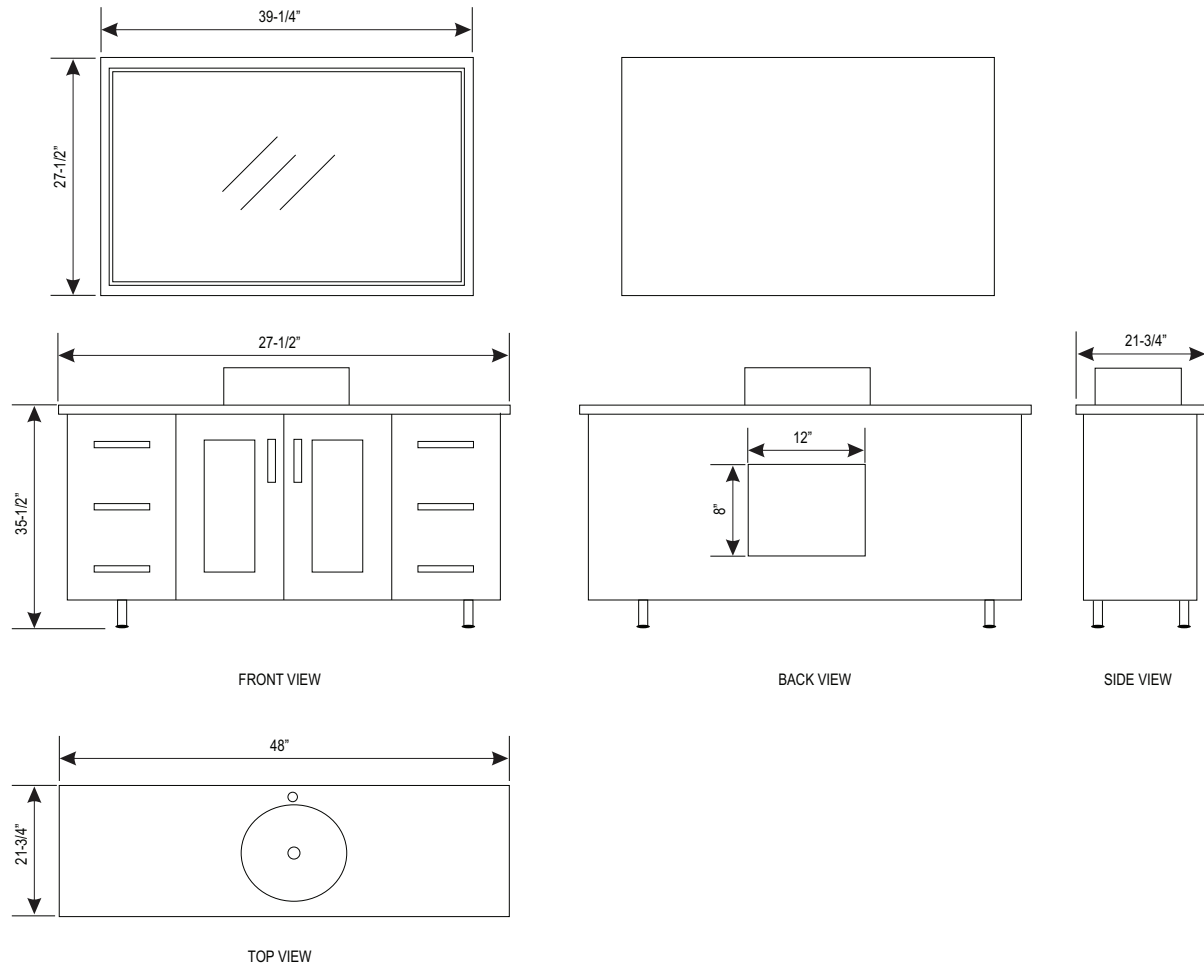

DEC066C Malibu 48" Single Sink Vanity Set (Faucet Not Included)

**Design Element™**  
Bath Furniture

## The Malibu Collection

The 48" Malibu vanity in espresso showcases light, clean lines and geometric shapes through a well-balanced convergence of wood, glass, and porcelain. The result is a practical, superbly functional design with a rich range of forms, hues, and textures. The lack of architectural embellishments makes the Malibu a great value and a perfect fit for the ultra-modern bathroom. Quality design points were not sacrificed, such as solid hardwood construction, soft-closing cabinet doors, a water-resistant finish, a tempered glass countertop, and a round vessel sink.

# Malibu 48" Single Sink Vanity Set

## DEC066C-E Product Features

- Solid Hardwood Construction
- Black Tempered Glass Countertop
- Round Vessel Sink
- Chrome Pop-Up Drain
- Six Drawers
- Soft-Closing Double-Doors
- Matching Framed Mirror
- Satin Nickel Hardware
- Dimensions: 47"W x 22"D x 34"H