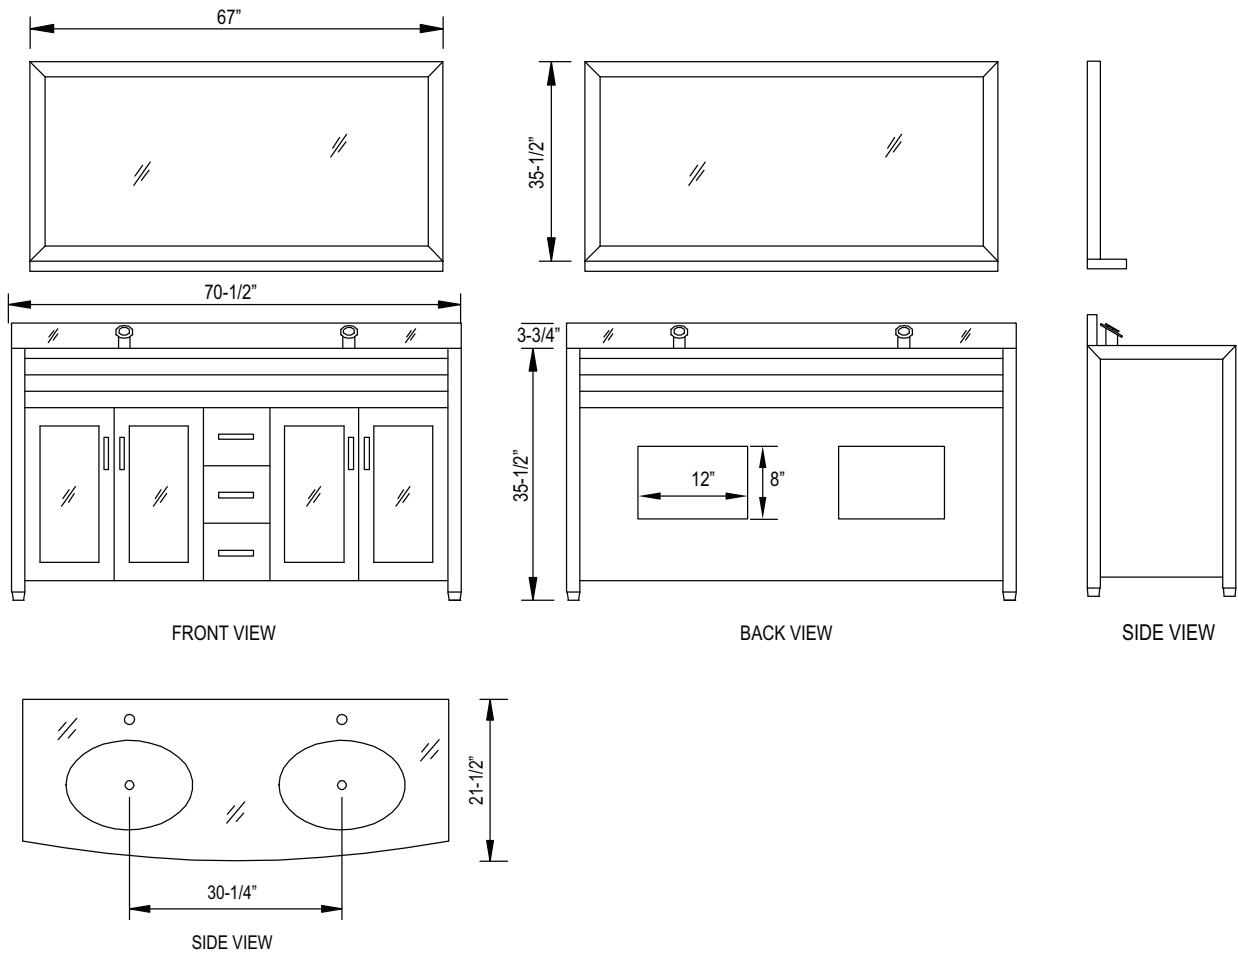

DEC016A Waterfall 60" Double Sink Vanity Set (Faucets Not Included)

Design Element™
Bath Furniture

The Waterfall Collection

The 60" Waterfall vanity is elegantly constructed of solid hardwood. The integrated tempered glass countertop and sleek design bring contemporary elegance to any bathroom. The seamless oval drop in sink beautifully showcase the natural aqua counter top. This stylish design includes two double door cabinets and three center drawers all adorned with satin nickel hardware. Included is a large espresso framed mirror with shelf. The Waterfall Collection is a centerpiece designed to inspire the eye without sacrificing functionality, durability, or quality.

Waterfall 60" Double Sink Vanity Set

DEC016A Product Features

- Solid Hardwood Construction
- Espresso Finish
- Integrated Tempered Glass Countertop and Sink
- Two Scratch Resistant Drop-In Sinks
- Two Chrome Pop-Up Drains
- Large Espresso Framed Mirror with Shelf
- Two Soft-Closing Double Door Cabinets and Three Drawers
- Satin Nickel Finish Hardware
- Mirror Dimensions: 36"H x 58"W
- Vanity Dimensions: 34"H x 60"W x 22"D
- Manufacturer Provides 1 Year Warranty