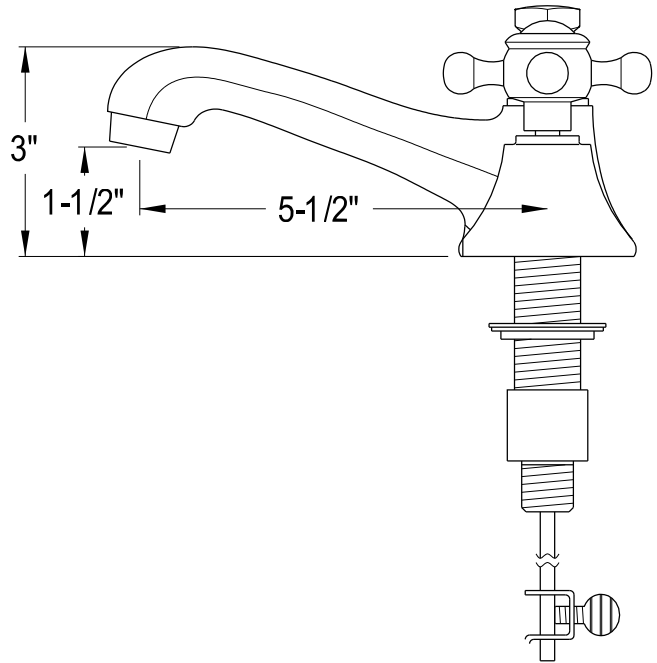

WATER
CREATION

TECHNICAL DATASHEET

Water Creation London Classic
Wide Spread Lavatory Faucet

F2-0009

PRODUCT SPECIFICATION

Construction: 100% Solid Brass
Connection: 1/2" IPS

Finish: Chrome, Brushed Nickel, Oil Rubbed Bronze, Polished Nickel PVD
Sink Hole Required: 3
Spout Height: 1-1/2" Aerator, 3" Overall
Spout Reach: 5-1/2"
Flow Rate: 2.0 GPM @ 60 PSI