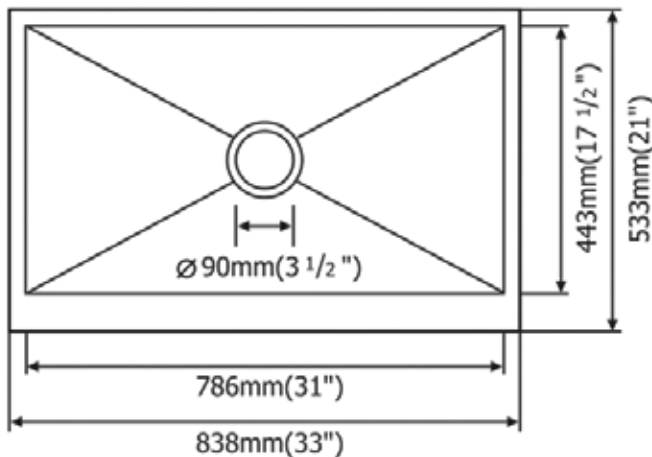

WATER
CREATION

TECHNICAL DATASHEET

Water Creation 33" x 21" Zero Radius
Under Mount Single Bowl Stainless Steel
Kitchen Sink with Apron Front,
Sixteen Gauge
SS-U-3321A

DRAWING:

PRODUCT SUPPORT

Email: support@water-creation.com

Tel: 626-377-1975

PRODUCT SPECIFICATION

Item Code: SS-U-3321A

Construction: Premium Quality T-304 16 Gauge Stainless Steel

Formation: Hand Made

Finish: Premium Quality Soft Brush Scratch Resistant Lustrous Satin Finish

Dimensions: 33" x 21" x 10" Deep

Installation: Undermount