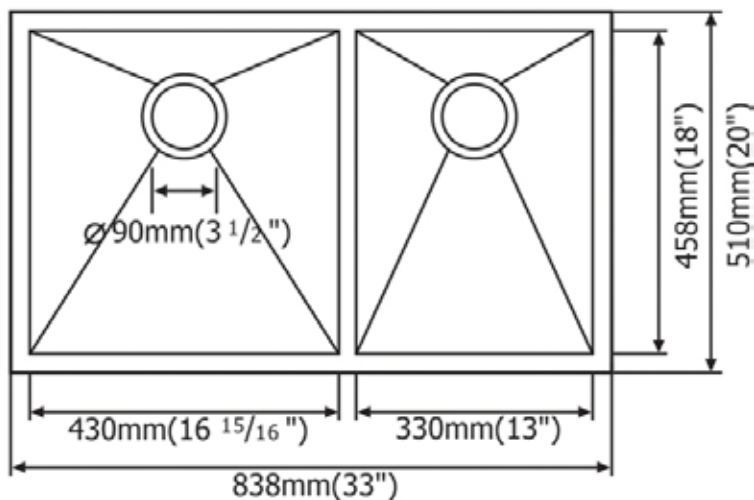

WATER
CREATION

TECHNICAL DATASHEET

Water Creation 33" x 20" Zero Radius
Under Mount Double Bowl Stainless Steel
Kitchen Sink, Sixteen Gauge
SS-U-3320A

DRAWING:

PRODUCTSUPPORT

Email: support@water-creation.com
Tel: 626-377-1975

PRODUCTSPECIFICATION

Item Code: SS-U-3320A

Construction: Premium Quality T-304 16 Gauge Stainless Steel

Formation: Hand Made

Finish: Premium Quality Soft Brush Scratch Resistant Lustrous Satin Finish

Dimensions: 33" x 20" x 10" Deep