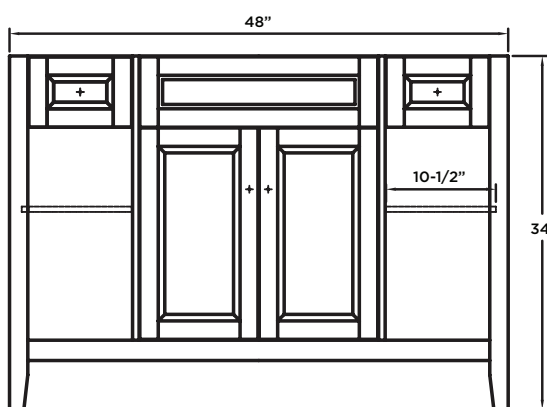

EXHIBIT 48" VANITY

Supplier Model# TRIA4822D

U.S.	Canada
HD SKU# 676-232	HD Article# N/A
HD S/O# 118-996	HD S/O# 1000125517
Internet# 100508077	Internet# 901-029
YOW Item# 215-485	

Rich Cinnamon finish

Oil rubbed bronze hardware

Dovetail drawer construction

4 Open shelves; 2 adjustable

Concealed adjustable hinges

Post-style legs with tapered feet

Fully assembled

Overall Dimensions: 48" x 21-5/8" x 34"H

Vanity top, sink and faucet not included