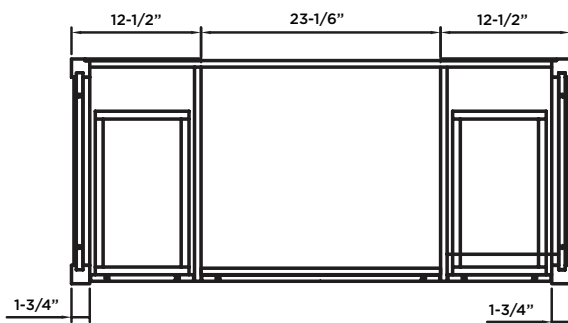

EXHIBIT 48" VANITY

Supplier Model# TRIA4822D

U.S.	Canada
HD SKU# 676-232	HD Article# N/A
HD S/O# 118-996	HD S/O# 1000125517
Internet# 100508077	Internet# 901-029
YOW Item# 215-485	

Rich Cinnamon finish

Oil rubbed bronze hardware

Dovetail drawer construction

4 Open shelves; 2 adjustable

Concealed adjustable hinges

Post-style legs with tapered feet

Fully assembled

Overall Dimensions: 48" x 21-5/8" x 34"H

Vanity top, sink and faucet not included