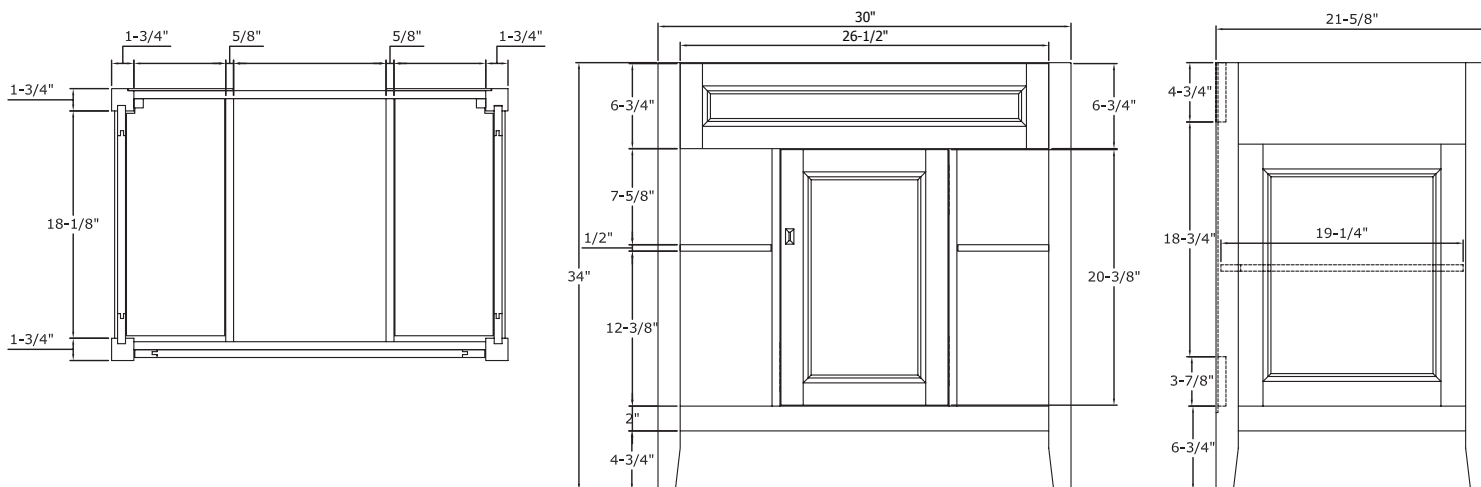

Oil rubbed bronze hardware

4 Open shelves; 2 adjustable

Concealed adjustable hinges

Post-style legs with tapered feet

Fully assembled

**Overall Dimensions: 30" x 21-5/8" x 34"H**

*Vanity top, sink and faucet not included*

Oil rubbed bronze hardware

4 Open shelves; 2 adjustable

Concealed adjustable hinges

Post-style legs with tapered feet

Fully assembled

**Overall Dimensions: 36" x 21-5/8" x 34"H**

*Vanity top, sink and faucet not included*

Oil rubbed bronze hardware

Dovetail drawer construction

4 Open shelves; 2 adjustable

Concealed adjustable hinges

Post-style legs with tapered feet

Fully assembled

**Overall Dimensions: 48" x 21-5/8" x 34"H**

Beveled mirror

Pre-attached mounting hardware

Can be hung vertically or horizontally

Fully assembled

**Overall Dimensions: 28" x 5/8" x 33-3/4"H**