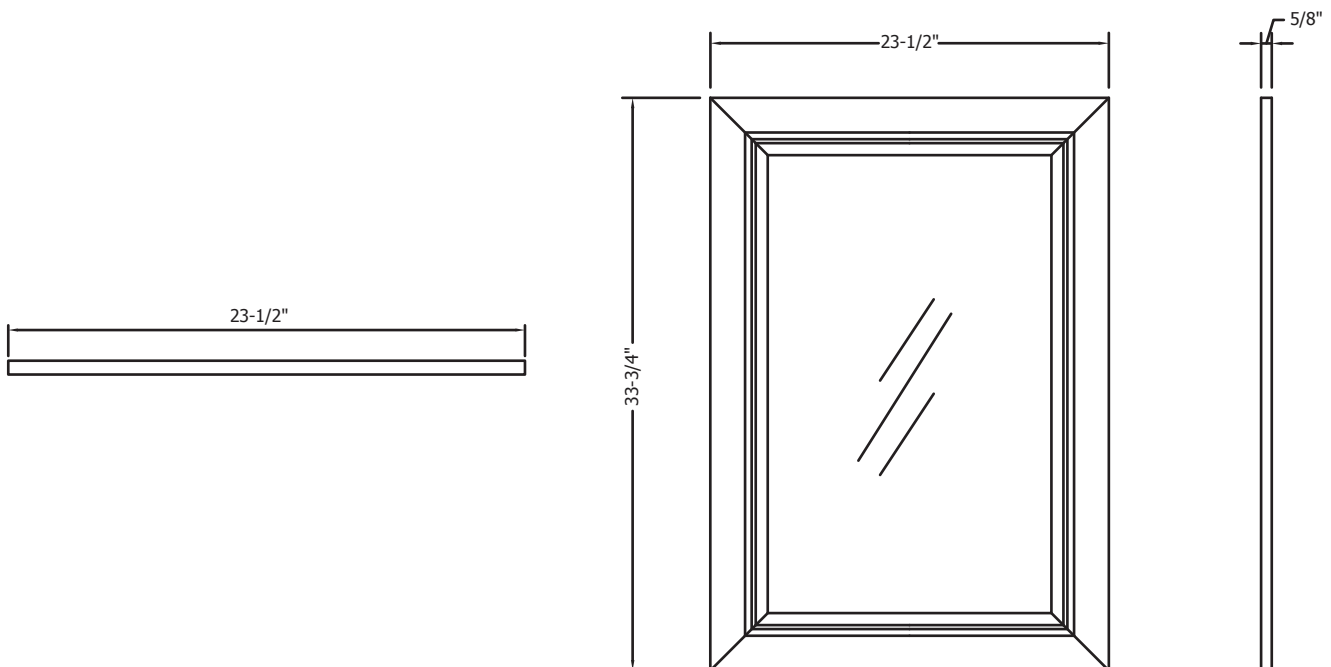

Oil rubbed bronze hardware

4 Open shelves; 2 adjustable

Concealed adjustable hinges

Post-style legs with tapered feet

Fully assembled

**Overall Dimensions: 30" x 21-5/8" x 34"H**

*Vanity top, sink and faucet not included*

One adjustable interior shelf

Post-style legs with tapered feet

Concealed adjustable hinges

Fully assembled

**Overall Dimensions: 17-1/2" x 14-3/4" x 35"H**

Beveled mirror

Pre-attached mounting hardware

Can be hung vertically or horizontally

Fully assembled

**Overall Dimensions: 23-1/2" x 5-8" x 33-3/4"H**

Beveled mirror

Pre-attached mounting hardware

Can be hung vertically or horizontally

Fully assembled

**Overall Dimensions: 28" x 5/8" x 33-3/4"H**