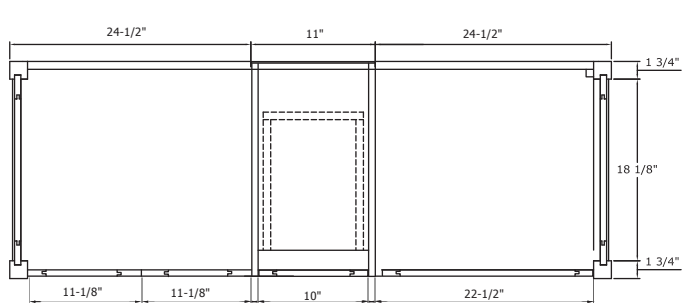

Oil rubbed bronze hardware

4 Open shelves; 2 adjustable

Concealed adjustable hinges

Post-style legs with tapered feet

Fully assembled

**Overall Dimensions: 30" x 21-5/8" x 34"H**

*Vanity top, sink and faucet not included*

Oil rubbed bronze hardware

4 Open shelves; 2 adjustable

Concealed adjustable hinges

Post-style legs with tapered feet

Fully assembled

**Overall Dimensions: 36" x 21-5/8" x 34"H**

*Vanity top, sink and faucet not included*

Dovetail drawer construction

2 Open shelves; 1 adjustable

Concealed adjustable hinges

Post-style legs with tapered feet

Fully assembled

**Overall Dimensions: 60" x 21-5/8" x 34"H**

*Vanity top, sinks and faucets not included*

One adjustable interior shelf

Post-style legs with tapered feet

Concealed adjustable hinges

Fully assembled

**Overall Dimensions: 17-1/2" x 14-3/4" x 35"H**