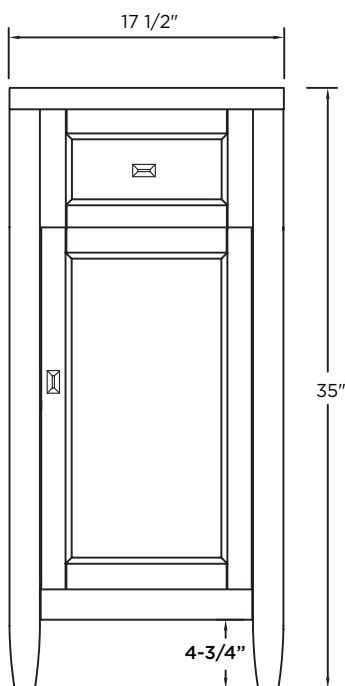

Dovetail drawer construction

2 Open shelves; 1 adjustable

Concealed adjustable hinges

Post-style legs with tapered feet

Fully assembled

**Overall Dimensions: 60" x 21-5/8" x 34"H**

*Vanity top, sinks and faucets not included*

One adjustable interior shelf

Post-style legs with tapered feet

Concealed adjustable hinges

Fully assembled

**Overall Dimensions: 17-1/2" x 14-3/4" x 35"H**

Beveled mirror

Pre-attached mounting hardware

Can be hung vertically or horizontally

Fully assembled

**Overall Dimensions: 23-1/2" x 5-8" x 33-3/4"H**

Beveled mirror

Pre-attached mounting hardware

Can be hung vertically or horizontally

Fully assembled

**Overall Dimensions: 28" x 5/8" x 33-3/4"H**