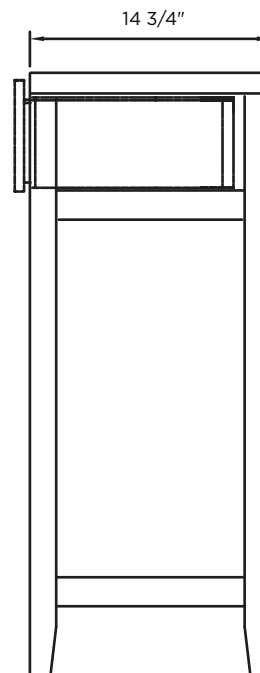

Dovetail drawer construction

2 Open shelves; 1 adjustable

Concealed adjustable hinges

Post-style legs with tapered feet

Fully assembled

**Overall Dimensions: 60" x 21-5/8" x 34"H**

*Vanity top, sinks and faucets not included*

One adjustable interior shelf

Post-style legs with tapered feet

Concealed adjustable hinges

Fully assembled

**Overall Dimensions: 17-1/2" x 14-3/4" x 35"H**

Beveled mirror

Pre-attached mounting hardware

Can be hung vertically or horizontally

Fully assembled

**Overall Dimensions: 23-1/2" x 5-8" x 33-3/4"H**

Beveled mirror

Pre-attached mounting hardware

Can be hung vertically or horizontally

Fully assembled

**Overall Dimensions: 28" x 5/8" x 33-3/4"H**