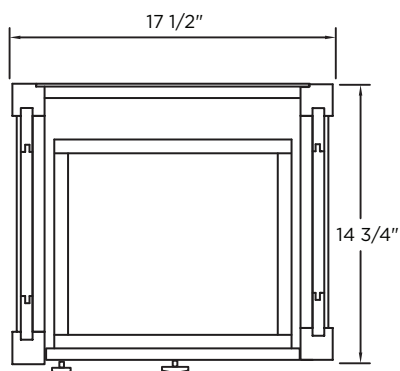

Dovetail drawer construction

2 Open shelves; 1 adjustable

Concealed adjustable hinges

Post-style legs with tapered feet

Fully assembled

**Overall Dimensions: 60" x 21-5/8" x 34"H**

*Vanity top, sinks and faucets not included*

One adjustable interior shelf

Post-style legs with tapered feet

Concealed adjustable hinges

Fully assembled

**Overall Dimensions: 17-1/2" x 14-3/4" x 35"H**

Beveled mirror

Pre-attached mounting hardware

Can be hung vertically or horizontally

Fully assembled

**Overall Dimensions: 23-1/2" x 5-8" x 33-3/4"H**

Beveled mirror

Pre-attached mounting hardware

Can be hung vertically or horizontally

Fully assembled

**Overall Dimensions: 28" x 5/8" x 33-3/4"H**