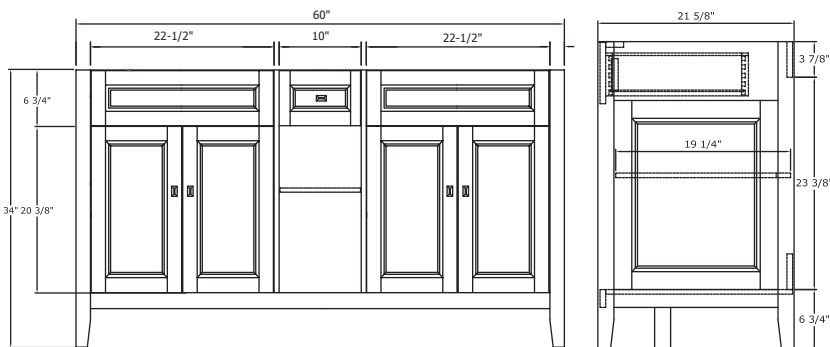

Oil rubbed bronze hardware

4 Open shelves; 2 adjustable

Concealed adjustable hinges

Post-style legs with tapered feet

Fully assembled

**Overall Dimensions: 30" x 21-5/8" x 34"H**

*Vanity top, sink and faucet not included*

Oil rubbed bronze hardware

4 Open shelves; 2 adjustable

Concealed adjustable hinges

Post-style legs with tapered feet

Fully assembled

**Overall Dimensions: 36" x 21-5/8" x 34"H**

*Vanity top, sink and faucet not included*

Dovetail drawer construction

2 Open shelves; 1 adjustable

Concealed adjustable hinges

Post-style legs with tapered feet

Fully assembled

**Overall Dimensions: 60" x 21-5/8" x 34"H**

*Vanity top, sinks and faucets not included*

One adjustable interior shelf

Post-style legs with tapered feet

Concealed adjustable hinges

Fully assembled

**Overall Dimensions: 17-1/2" x 14-3/4" x 35"H**