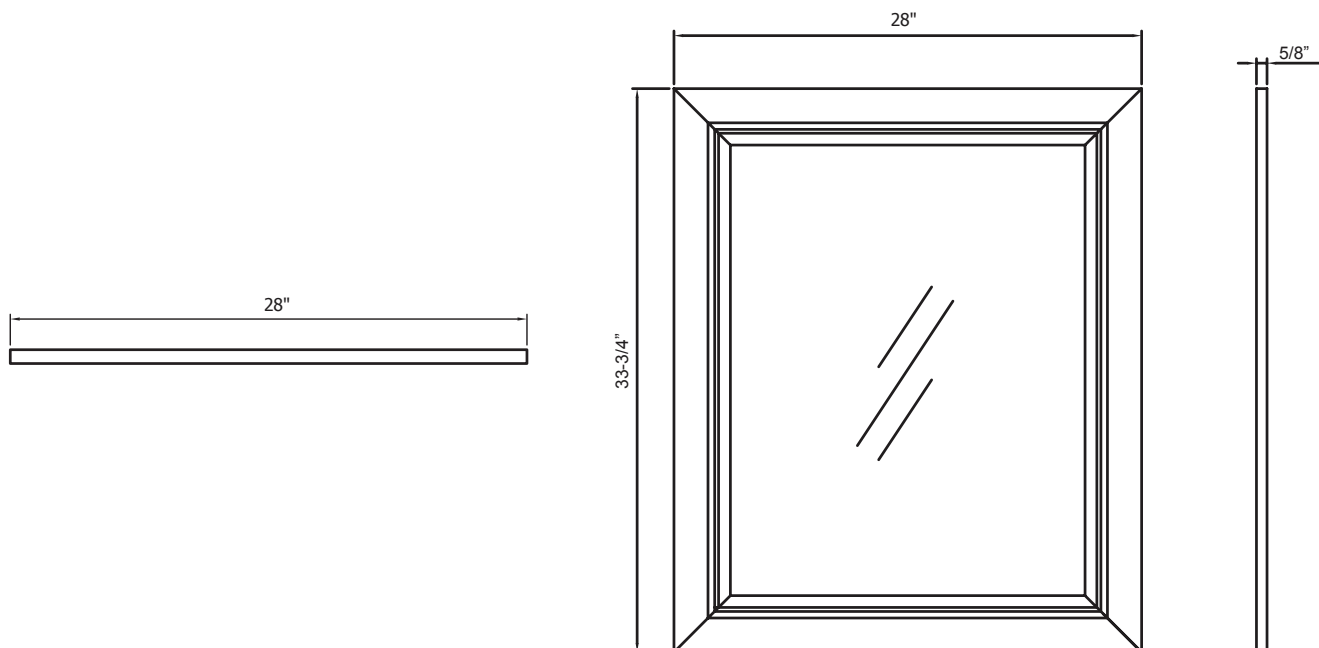

Oil rubbed bronze hardware

4 Open shelves; 2 adjustable

Concealed adjustable hinges

Post-style legs with tapered feet

Fully assembled

**Overall Dimensions: 30" x 21-5/8" x 34"H**

*Vanity top, sink and faucet not included*

Oil rubbed bronze hardware

4 Open shelves; 2 adjustable

Concealed adjustable hinges

Post-style legs with tapered feet

Fully assembled

**Overall Dimensions: 36" x 21-5/8" x 34"H**

*Vanity top, sink and faucet not included*

Beveled mirror

Pre-attached mounting hardware

Can be hung vertically or horizontally

Fully assembled

**Overall Dimensions: 23-1/2" x 5-8" x 33-3/4"H**

Beveled mirror

Pre-attached mounting hardware

Can be hung vertically or horizontally

Fully assembled

**Overall Dimensions: 28" x 5/8" x 33-3/4"H**