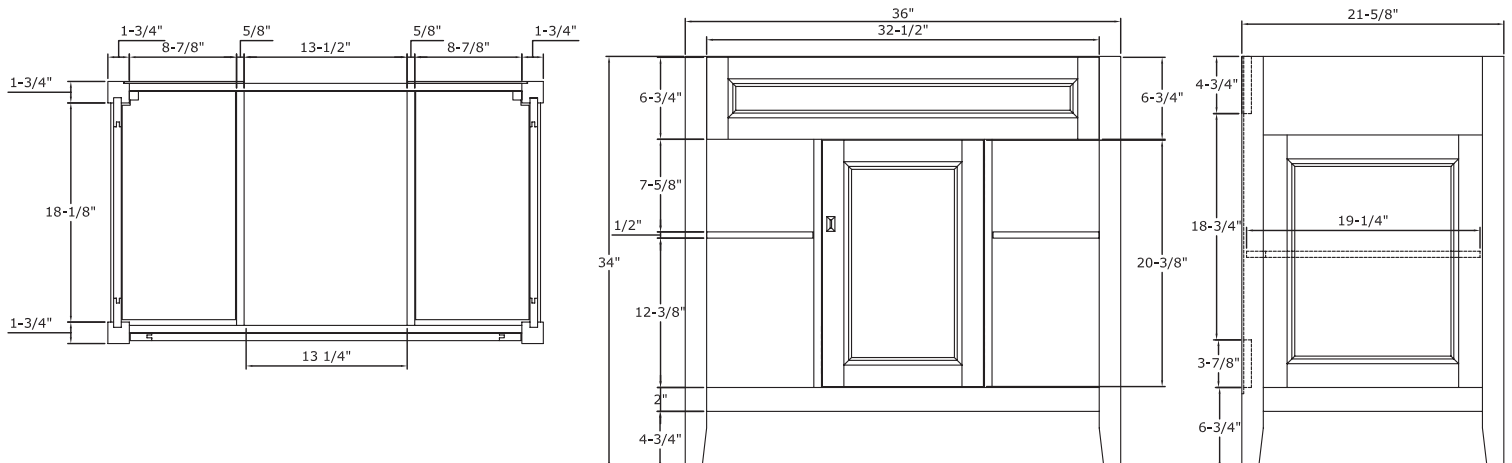

Oil rubbed bronze hardware

4 Open shelves; 2 adjustable

Concealed adjustable hinges

Post-style legs with tapered feet

Fully assembled

**Overall Dimensions: 30" x 21-5/8" x 34"H**

*Vanity top, sink and faucet not included*

Oil rubbed bronze hardware

4 Open shelves; 2 adjustable

Concealed adjustable hinges

Post-style legs with tapered feet

Fully assembled

**Overall Dimensions: 36" x 21-5/8" x 34"H**

*Vanity top, sink and faucet not included*

Oil rubbed bronze hardware

Dovetail drawer construction

4 Open shelves; 2 adjustable

Concealed adjustable hinges

Post-style legs with tapered feet

Fully assembled

**Overall Dimensions: 48" x 21-5/8" x 34"H**

Beveled mirror

Pre-attached mounting hardware

Can be hung vertically or horizontally

Fully assembled

**Overall Dimensions: 28" x 5/8" x 33-3/4"H**