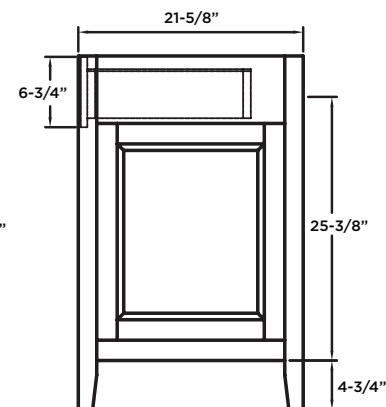

EXHIBIT 48" VANITY

Supplier Model# TRIA4822D

U.S.	Canada
HD SKU# 676-232	HD Article# N/A
HD S/O# 118-996	HD S/O# 1000125517
Internet# 100508077	Internet# 901-029
YOW Item# 215-485	

Rich Cinnamon finish

Oil rubbed bronze hardware

Dovetail drawer construction

4 Open shelves; 2 adjustable

Concealed adjustable hinges

Post-style legs with tapered feet

Fully assembled

Overall Dimensions: 48" x 21-5/8" x 34"H

Vanity top, sink and faucet not included