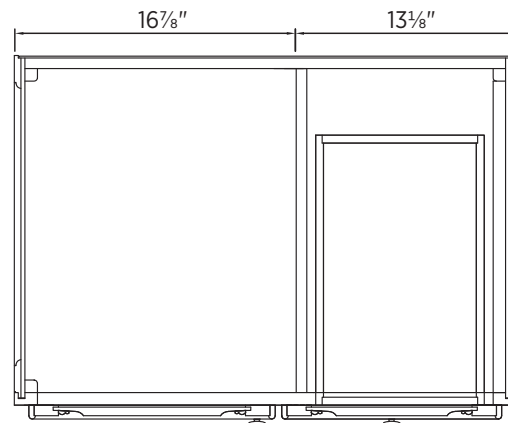

Specifications:

- Dark walnut finish
- 1 door
- 2 drawers
- Antique brass knobs

Overall Dimensions:

762mm (L) x 522.45mm (P) x 863.6mm (H)
30" (W) x 21³/₄" (D) x 34" (H)

Shipping:

GW 70.84 lbs.

Notes:

Important: Dimensions of fixtures are nominal and may vary within the range of tolerances allowed. 2. These measurements are subject to change or cancellation. No responsibility is assumed for use of superseded or voided pages.