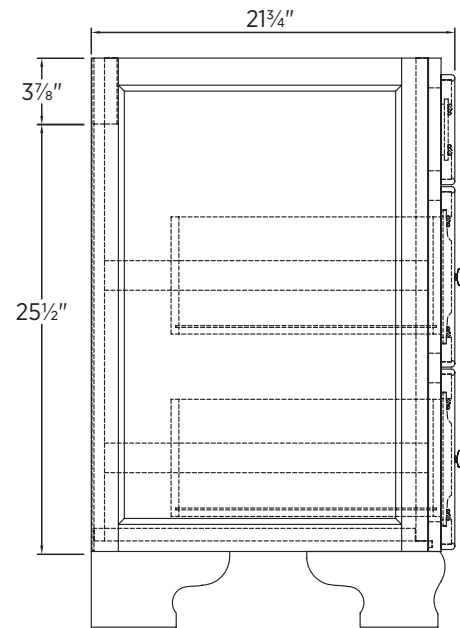

Specifications:

- Dark walnut finish
- 1 door
- 2 drawers
- Antique brass knobs

Overall Dimensions:

762mm (L) x 522.45mm (P) x 863.6mm (H)
30" (W) x 21³/₄" (D) x 34" (H)

Shipping:

GW 70.84 lbs.

Notes:

Important: Dimensions of fixtures are nominal and may vary within the range of tolerances allowed. 2. These measurements are subject to change or cancellation. No responsibility is assumed for use of superseded or voided pages.