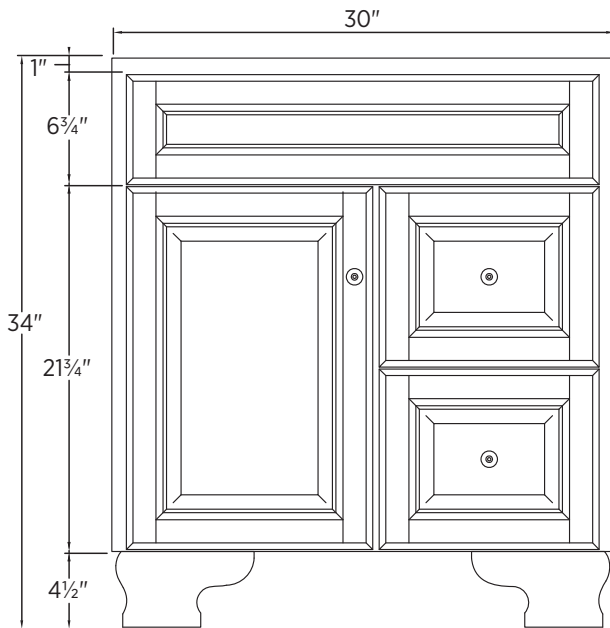

Specifications:

- Dark walnut finish
- 1 door
- 2 drawers
- Antique brass knobs

Overall Dimensions:

762mm (L) x 522.45mm (P) x 863.6mm (H)
30" (W) x 21³/₄" (D) x 34" (H)

Shipping:

GW 70.84 lbs.

Notes:

Important: Dimensions of fixtures are nominal and may vary within the range of tolerances allowed. 2. These measurements are subject to change or cancellation. No responsibility is assumed for use of superseded or voided pages.