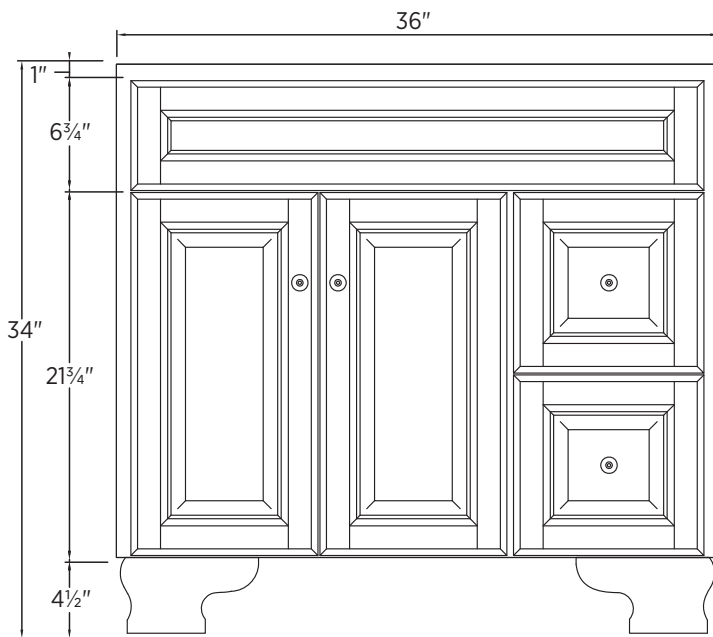

Specifications:

- Dark walnut finish
- 2 doors
- 2 drawers
- Antique brass knobs

Overall Dimensions:

914.4mm (L) x 552.45mm (P) x 863.6mm (H)
36" (W) x 21³/₄" (D) x 34" (H)

Shipping:

GW 77 lbs.

Notes:

Important: Dimensions of fixtures are nominal and may vary within the range of tolerances allowed. 2. These measurements are subject to change or cancellation. No responsibility is assumed for use of superseded or voided pages.