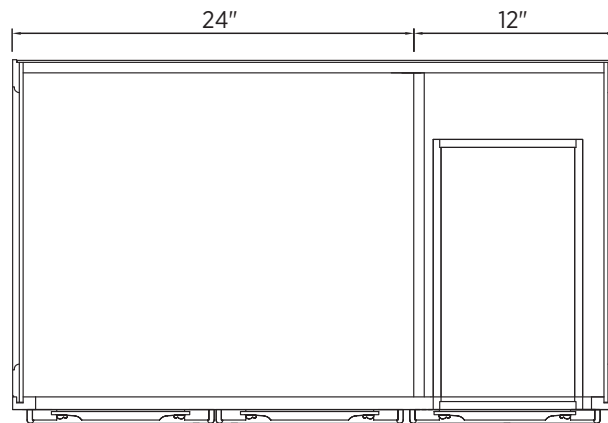

Specifications:

- Dark walnut finish
- 2 doors
- 2 drawers
- Antique brass knobs

Overall Dimensions:

914.4mm (L) x 552.45mm (P) x 863.6mm (H)
36" (W) x 21³/₄" (D) x 34" (H)

Shipping:

GW 77 lbs.

Notes:

Important: Dimensions of fixtures are nominal and may vary within the range of tolerances allowed. 2. These measurements are subject to change or cancellation. No responsibility is assumed for use of superseded or voided pages.