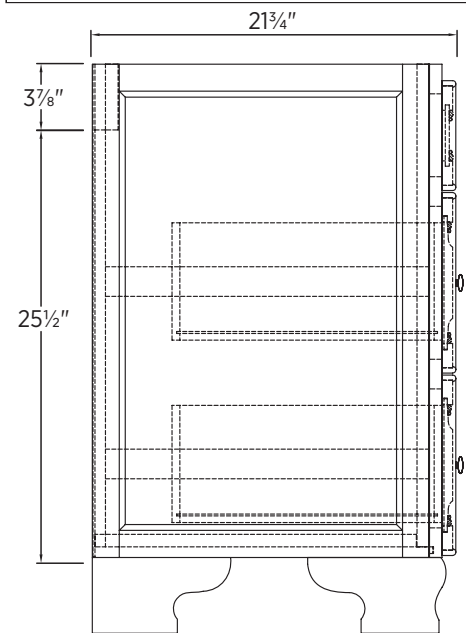

Specifications:

- Dark walnut finish
- 2 doors
- 2 drawers
- Antique brass knobs

Overall Dimensions:

914.4mm (L) x 552.45mm (P) x 863.6mm (H)
36" (W) x 21³/₄" (D) x 34" (H)

Shipping:

GW 77 lbs.

Notes:

Important: Dimensions of fixtures are nominal and may vary within the range of tolerances allowed. 2. These measurements are subject to change or cancellation. No responsibility is assumed for use of superseded or voided pages.