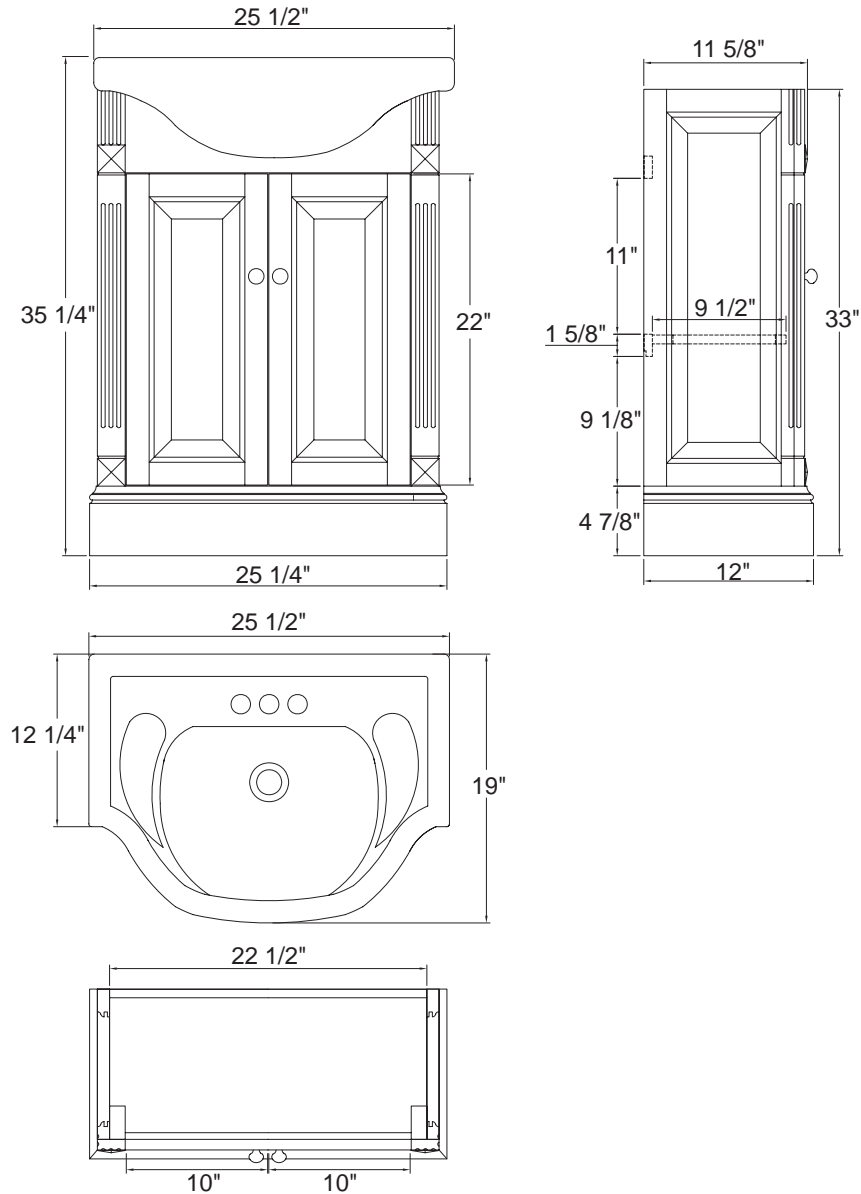

Salerno Bath Vanity HDV22

Features:

- Euro Style Design with Decorative Accents
- Dark Cherry Finish
- Fully Assembled
- Solid Cherry Wood Frame and Doors; MDF with Double Wood Veneer Side and Bottom Panels
- 2 Doors
- Euro Style Concealed Door Hinges
- Wood Knobs
- Grade A Solid White Vitreous China Top
- 4" Faucet Drillings with Rear Overflow
- Dark Cherry Wood
Mirror Dimensions:
25" w x 1 5/8" d x 33" h
- Vanity with China Top
Overall Dimensions:
25 1/4" w x 18 1/8" d x 35 5/8" h

Part #: HDV22

SKU Description:

Bath Vanity Combo
Dark Cherry Finish

Model#	Color	H.D.	Expo	Special Order	Y.O.W.	H.D. M.W.	UPC#
HDV22*	●	295728		466233	588937		721015342182

Vanity
HDV22

Mirror
HDV22