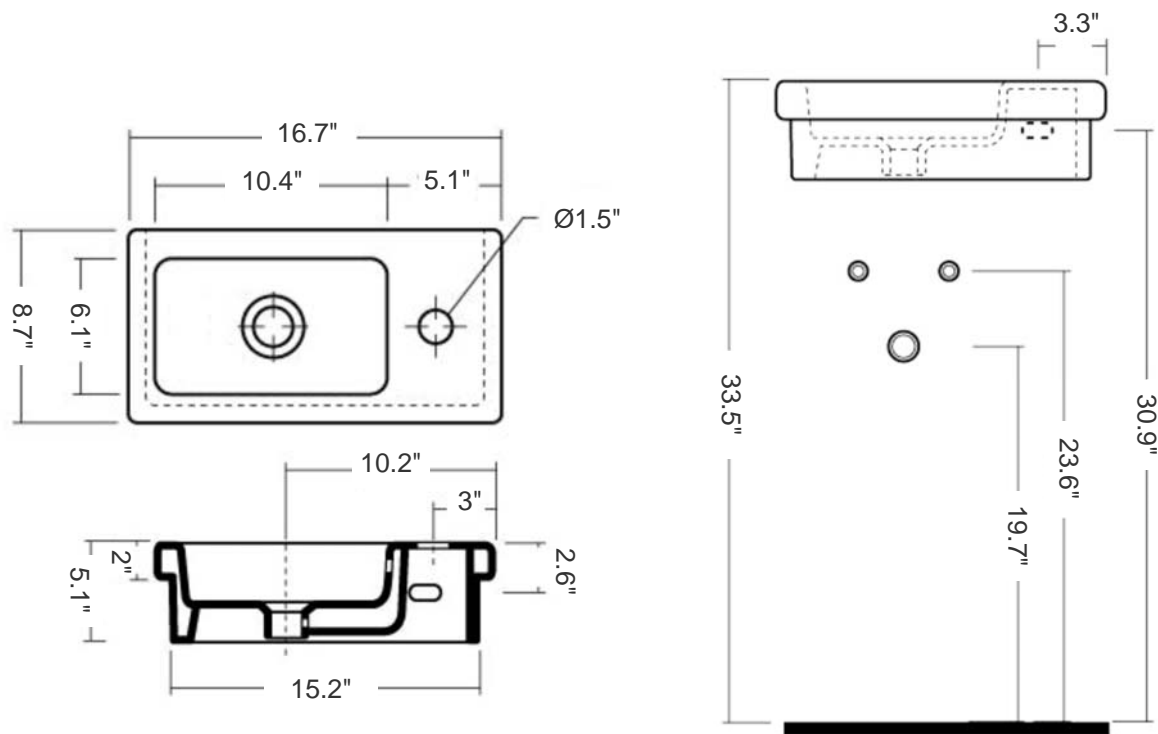

# Logic 42

Model Ref. 21150

Material: Vitreous china

Color: White

Installation: Wall-mount, self-rimming and/or counter-top

Overall Dimensions: 16.7" L x 8.7" W x 5.1" H

Interior Dimensions: 10.4" L x 6.1" W x 3.5" H

Foot print: 15.2" L x 7.9" W

Drain hole: 1.75" Interior Diameter

Features: Overflow and one pre-drilled right-hand faucet hole

Components included: Wall-mounting fixing bolts

Recommended accessory (not included): 2.5" Diameter drain i.e. Click-clack Drain Ref. 360551