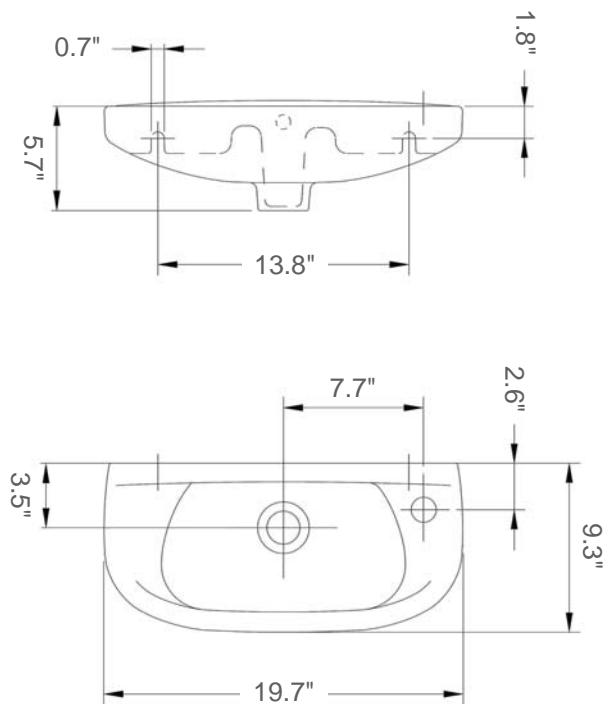

# Sena

Model Ref. 29270

Material: Vitreous china

Color: White

Installation: Wall-mount

Overall Dimensions: 19.7" L x 9.3" W x 5.7" H

Interior Dimensions: 11"/13.2" L (rear/front) x 7" W x 4.2" H

Drain hole: 1.75" Interior Diameter

Features: Overflow and one pre-drilled right-hand faucet hole

Components included: Wall-mount fixing bolts

Recommended accessory (not included): 2.5" Diameter drain i.e. Click-clack Drain Ref. 360551

All dimensions are nominal