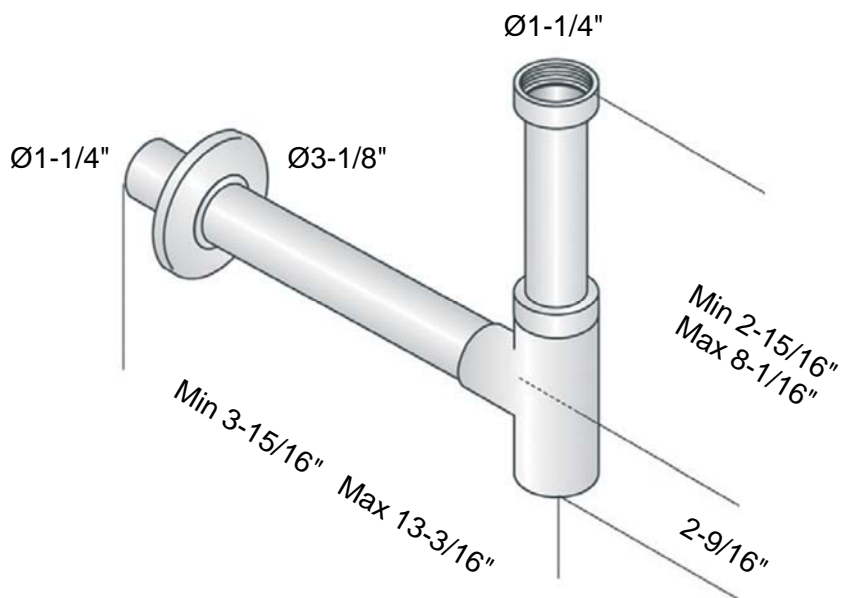

1-1/4" Decorative P-trap

Model Ref. 135551

Material: Solid brass

Finish: Polished chrome

Features:

> Bottom cap unscrews to allow for easy cleaning

> Made in Italy

All dimensions are nominal