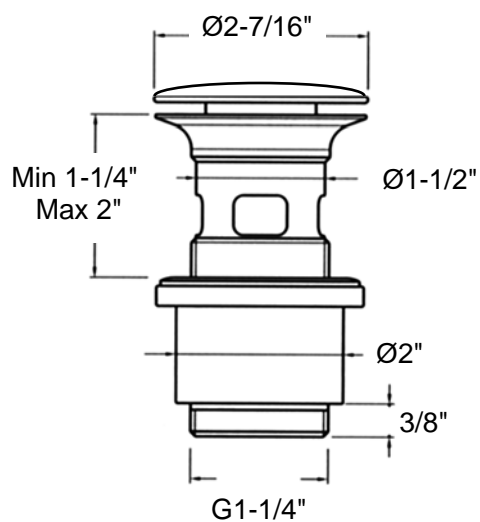

## Oversized Push-touch Drain

Model Ref. 360503

Material: Solid brass/ ceramic

Finish: Polished chrome/ white

Features:

- > Overflow hole
- > White ceramic drain dome
- > Made in Italy

All dimensions are nominal