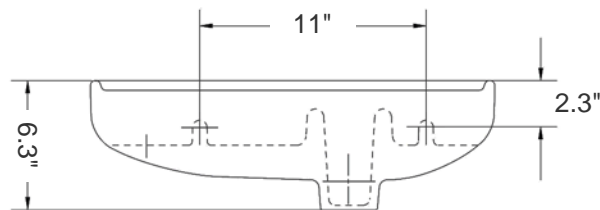

Oxygen

Model Ref. 15081

Material: Vitreous china

Color: White

Installation: Wall-mount

Overall Dimensions: 19.7" L x 9.3" W x 6.3" H

Interior Dimensions: 12" L x 7.3" W x 4.2" H

Drain hole: 1.75" Interior Diameter

Features: Overflow, and one pre-drilled right-hand side faucet hole

Components included: Wall mounting fixing bolts

Recommended accessory (not included): 2.5" Diameter drain i.e. Click-clack Drain Ref. 360551

Options available (sold separately):

Wall-mount two-door vanity unit accented with matte chrome door handles

Model Ref. ARTIK 38157900

Dimensions: 19.7" L x 9.1" W x 19.7" H

Color/Finish: Wenge (sides)/ White (door fronts)

Description: Two-tone wooden vanity unit with wooden top and two doors

For combination with washbasin (sold separately): Oxygen Ref. 15081

Installation: Wall-mount

Dimensions: 19.7" L x 9.1" W x 19.7" H

Features: