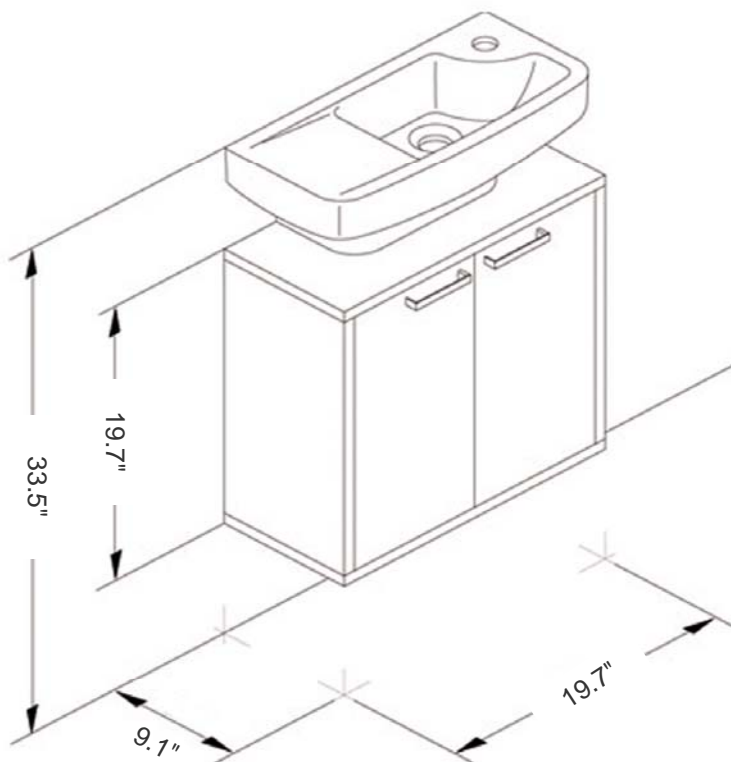

Artik-Oxygen

Model Ref. 38157900

Material: Chipboard

Color/Finish: Wenge/ White (door fronts) with matte chrome handles

Description: Two-tone wooden vanity unit with wooden top and two doors

For combination with washbasin (sold separately): Oxygen Ref. 15081

Installation: Wall-mount

Dimensions: 19.7" L x 9.1" W x 19.7" H

Features:

- > Two doors
- > Wooden top with integral sink-mount ring
- > One interior fixed shelf

BISSONNET

Tel. (610) 454-1295 · Fax (610) 454-9385 · info@bissonnet.net · www.bissonnet.net