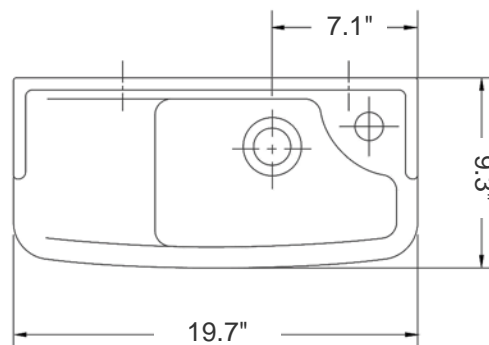

Oxygen

Model Ref. 15081

Material: Vitreous china

Color: White

Installation: Wall-mount

Overall Dimensions: 19.7" L x 9.3" W x 6.3" H

Interior Dimensions: 12" L x 7.3" W x 4.2" H

Drain hole: 1.75" Interior Diameter

Features: Overflow, and one pre-drilled right-hand side faucet hole

Components included: Wall mounting fixing bolts

Recommended accessory (not included): 2.5" Diameter drain i.e. Click-clack Drain Ref. 360551

Options available (sold separately):

Wall-mount two-door vanity unit accented with matte chrome door handles

Model Ref. ARTIK 38157900

Dimensions: 19.7" L x 9.1" W x 19.7" H

Color/Finish: Wenge (sides)/ White (door fronts)

Description: Two-tone wooden vanity unit with wooden top and two doors

For combination with washbasin (sold separately): Oxygen Ref. 15081

Installation: Wall-mount

Dimensions: 19.7" L x 9.1" W x 19.7" H

Features: