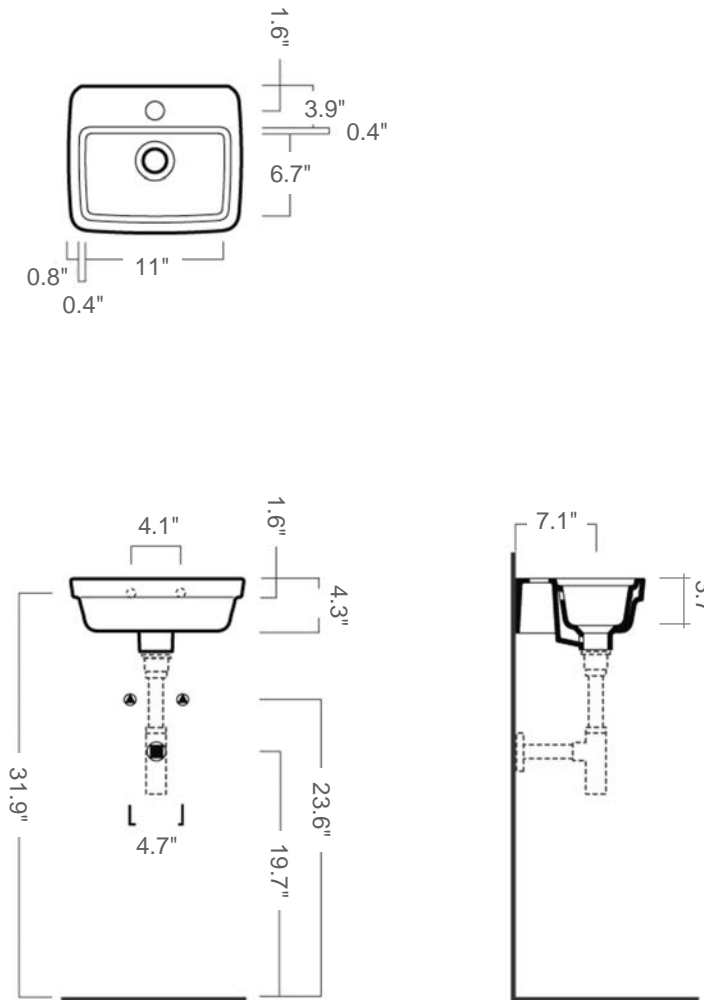

Evo

Model Ref. EVO-14

Material: Vitreous china

Color: White

Installation: Wall-mount and/or counter-top

Overall Dimensions: 13.4" L x 12.2" W x 5.8" H

Interior Dimensions: 11" L x 6.7" W x 3.7" H

Drain hole: 1.75" Interior Diameter

Features: With overflow and one pre-drilled faucet hole

Components included: Wall mounting fixing bolts

Recommended accessory (not included): 2.5" Diameter drain i.e. Click-clack Drain Ref. 360551

All dimensions are nominal