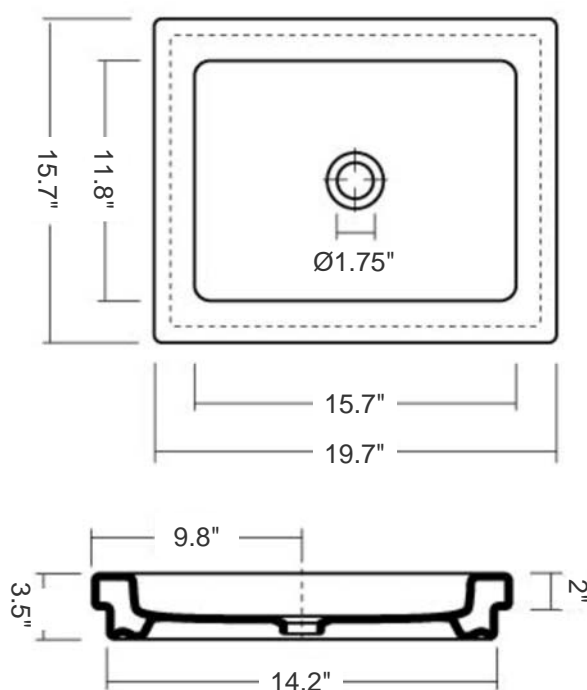

## Logic 50

Model Ref. 21110

Material: Vitreous china

Color: White

Installation: Counter-top and/or self-rimming

Overall Dimensions: 19.7" L x 15.7" W x 3.5" H

Interior Dimensions: 15.7" L x 11.8" W x 2.8" H

Foot print: 15.7" L x 14.2" W

Drain hole: 1.75" Interior Diameter

Recommended accessory (not included): Ø2.5" Drain i.e. Click-clack Drain Ref. 300551

All dimensions are nominal

BISSONNET

Tel. (610) 454-1295 · Fax (610) 454-9385 · info@bissonnet.net · www.bissonnet.net