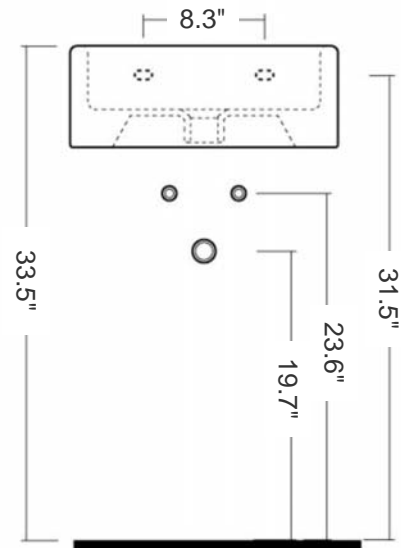

# Ice 40

Model Ref. 20130

Material: Vitreous china

Color: White

Installation: Wall-mount and/or counter-top

Overall Dimensions: 15.7" L x 15.7" W x 6.9" H

Interior Dimensions: 13.4" L x 10.2" W x 5.2" H

Drain hole: Ø1-3/4" Interior Diameter

Features: Overflow and one pre-drilled faucet hole

Options: Chrome plated towel bar (Model Ref. PA40)

Included components: Wall-mounting fixing bolts

Recommended accessory (not included): 2.5" Diameter drain i.e. Click-clack Drain Ref. 360551