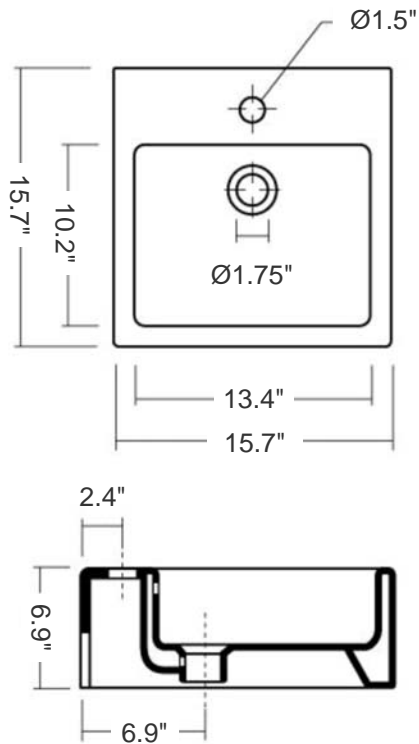

# Ice 40

Model Ref. 20130

Material: Vitreous china

Color: White

Installation: Wall-mount and/or counter-top

Overall Dimensions: 15.7" L x 15.7" W x 6.9" H

Interior Dimensions: 13.4" L x 10.2" W x 5.2" H

Drain hole: Ø1-3/4" Interior Diameter

Features: Overflow and one pre-drilled faucet hole

Options: Chrome plated towel bar (Model Ref. PA40)

Included components: Wall-mounting fixing bolts

Recommended accessory (not included): 2.5" Diameter drain i.e. Click-clack Drain Ref. 360551