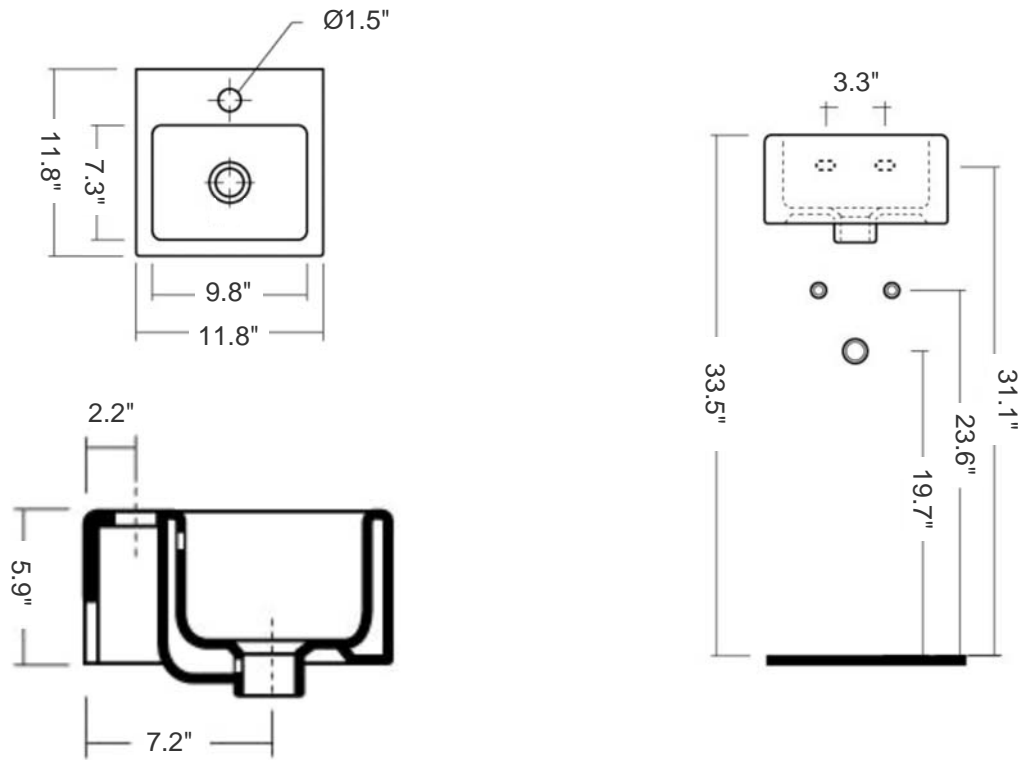

Ice 30

Model Ref. 20110
Material: Porcelain
Color: White
Overall Dimensions: 11.8" L x 11.8" W x 5.9" H
Interior Dimensions: 9.8" L x 7.3" W x 5.3" H
Waste outlet: Ø1-3/4" Diameter
Installation: Wall-hung and/or counter-top
Features: Overflow and one pre-drilled faucet hole
Optional: Chrome plated Towel Bar
Included components: Wall mounting fixing bolts