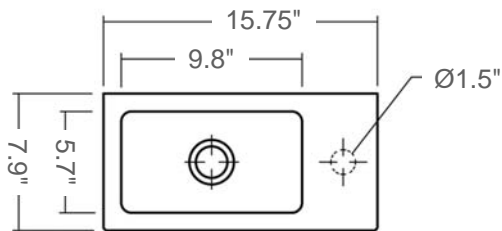

Ice 20

Model Ref. 20100 (with faucet hole), or 20100-ST (w/o faucet hole)

Material: Vitreous china

Color: White

Installation: Wall-mount and/or counter-top

Overall Dimensions: 15.75" L x 7.9" W x 6.7" H

Interior Dimensions: 9.8" L x 5.7" W x 4.7" H

Foot Print: 15.5" L x 7.8" W

Drain hole: 1.75" Interior Diameter

Features: Overflow, and with or without one pre-drilled faucet hole

Optional: Chrome plated Towel Bar (Model Ref. PA40)

Components included: Wall-mount fixing bolts

Recommended accessory (not included): 2.5" Diameter drain i.e. Click-clack Drain Ref. 360551

All dimensions are nominal

BISSONNET

Tel. (610) 454-1295 · Fax (610) 454-9385 · info@bissonnet.net · www.bissonnet.net