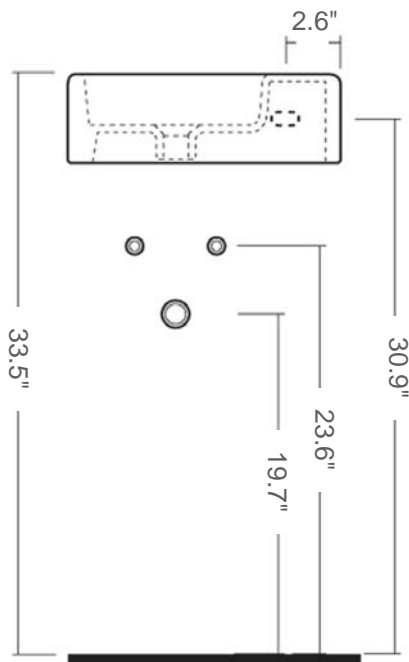

Ice 20

Model Ref. 20100 (with faucet hole), or 20100-ST (w/o faucet hole)

Material: Vitreous china

Color: White

Installation: Wall-mount and/or counter-top

Overall Dimensions: 15.75" L x 7.9" W x 6.7" H

Interior Dimensions: 9.8" L x 5.7" W x 4.7" H

Foot Print: 15.5" L x 7.8" W

Drain hole: 1.75" Interior Diameter

Features: Overflow, and with or without one pre-drilled faucet hole

Optional: Chrome plated Towel Bar (Model Ref. PA40)

Components included: Wall-mount fixing bolts

Recommended accessory (not included): 2.5" Diameter drain i.e. Click-clack Drain Ref. 360551

All dimensions are nominal

BISSONNET

Tel. (610) 454-1295 · Fax (610) 454-9385 · info@bissonnet.net · www.bissonnet.net