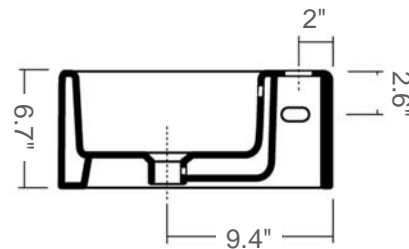

Ice 20

Model Ref. 20100 (with faucet hole), or 20100-ST (w/o faucet hole)

Material: Vitreous china

Color: White

Installation: Wall-mount and/or counter-top

Overall Dimensions: 15.75" L x 7.9" W x 6.7" H

Interior Dimensions: 9.8" L x 5.7" W x 4.7" H

Foot Print: 15.5" L x 7.8" W

Drain hole: 1.75" Interior Diameter

Features: Overflow, and with or without one pre-drilled faucet hole

Optional: Chrome plated Towel Bar (Model Ref. PA40)

Components included: Wall-mount fixing bolts

Recommended accessory (not included): 2.5" Diameter drain i.e. Click-clack Drain Ref. 360551

All dimensions are nominal

BISSONNET

Tel. (610) 454-1295 · Fax (610) 454-9385 · info@bissonnet.net · www.bissonnet.net