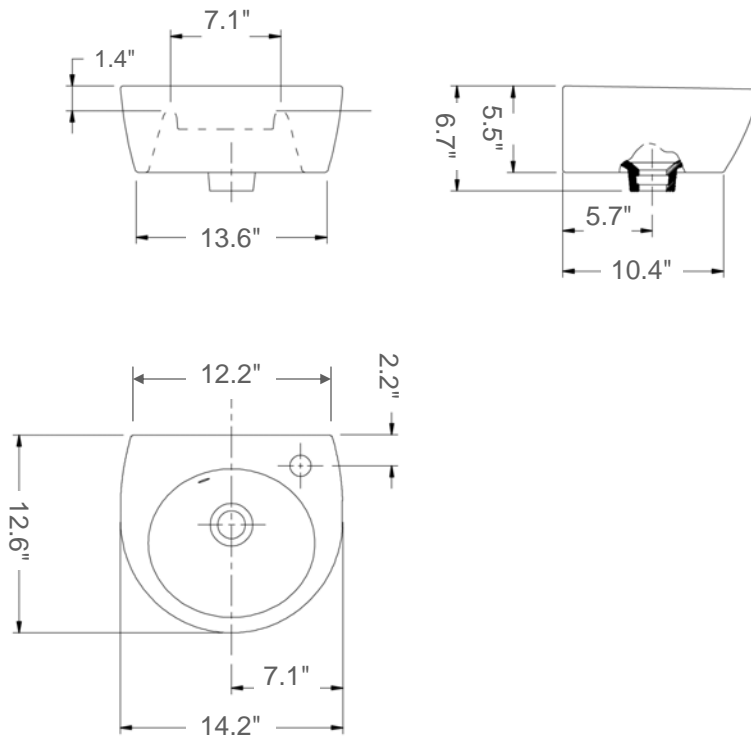

# Pop 36

Model Ref. 31090

Material: Vitreous china

Color: White

Installation: Wall-mount and/or counter-top

Overall Dimensions: 14.2" L x 12.6" W x 6.7" H

Interior Dimensions: 10.5" L x 9.5" W x 5" H

Faucet ledge: 2.1" W

Drain hole: 1.75" Interior Diameter

Features: Overflow and one pre-drilled right-hand faucet hole

Components included: Wall mounting fixing bolts

Recommended accessory (not included): 2.5" Diameter drain i.e. Click-clack Drain Ref. 360551