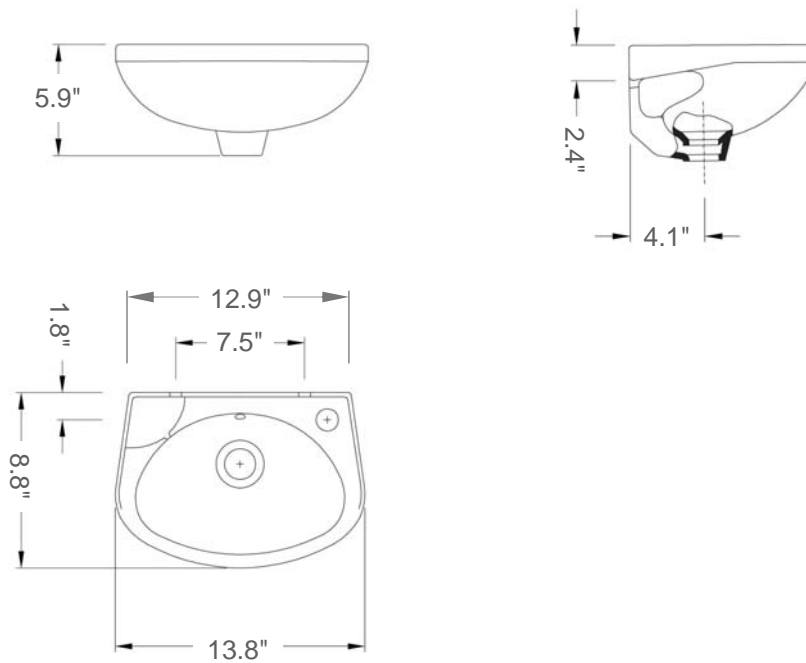

Nila

Model Ref. 17090

Material: Vitreous china

Color: White

Installation type: Wall-mount

Features: with overflow and one pre-drilled right-hand faucet hole

Overall Dimensions: 13.8" L x 8.8" W x 5.9" H

Interior Dimensions (basin area): 11" L x 5.6" W x 4" H

Drain hole: 1.75" interior Diameter

Included components: Wall-mounting fixing bolts kit

Recommended accessory (not included): 2.5" Diameter drain i.e. Clicker Drain Ref. 360551

All dimensions are nominal