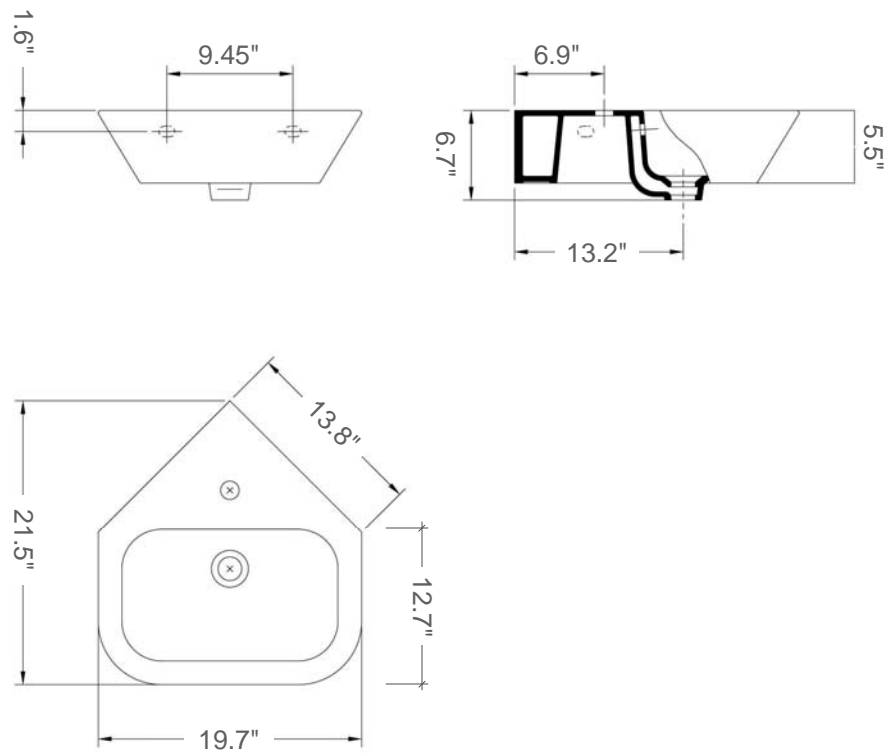

Nexus corner

Model Ref. 04180

Material: Vitreous china

Color: White

Type of Installation: Wall-mount

Features: with overflow and one pre-drilled faucet hole

Overall Dimensions: 19.7" L x 21.5" W x 6.7" H

Interior Dimensions (basin area): 16" L x 10" W x 4.8" H

Drain hole: 1.75" interior Diameter

Included components: wall-mounting fixing bolts kit

Recommended accessory (not included): 2.5" Diameter drain i.e. Clicker Drain Ref. 360551

All dimensions are nominal