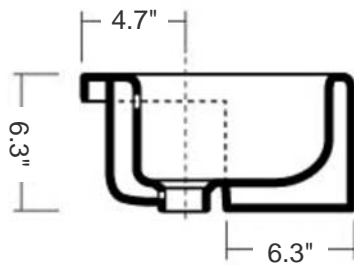

Form

Model Ref. 22120, 22120-R, and 22120-L

Material: Vitreous china

Color/Finish: White

Installation type: Semi-recessed

Overall Dimensions: 18.1" L x 12.6" W x 6.3" H

Interior Dimensions (basin area): 15.7" L x 8.9" W x 4.9" H

Sink projection out of the countertop: 6.3" W

Drain hole: 1.80" Interior Diameter

Weight: 22 lbs

Features: With overflow

Options:

- With two embedded prepared to drill faucet holes i.e. Model Ref. 22120
- With one predrilled right-hand faucet hole i.e. Model Ref. 22120-R
- With one predrilled left-hand faucet hole i.e. Model Ref. 22120-L

Recommended accessory (not included): Oversized European drain, e.g. Clicker Drain Ref. 360551

All dimensions are nominal

BISSONNET

Tel. (610) 454-1295 · Fax (610) 454-9385 · info@bissonnet.net · www.bissonnet.net