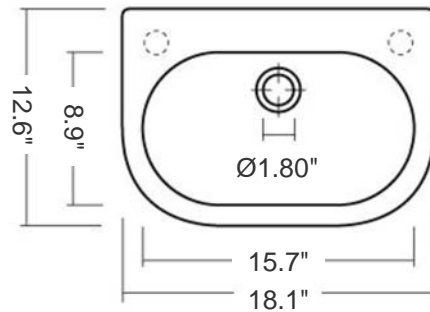

Form

Model Ref. 22120, 22120-R, and 22120-L

Material: Vitreous china

Color/Finish: White

Installation type: Semi-recessed

Overall Dimensions: 18.1" L x 12.6" W x 6.3" H

Interior Dimensions (basin area): 15.7" L x 8.9" W x 4.9" H

Sink projection out of the countertop: 6.3" W

Drain hole: 1.80" Interior Diameter

Weight: 22 lbs

Features: With overflow

Options:

- With two embedded prepared to drill faucet holes i.e. Model Ref. 22120
- With one predrilled right-hand faucet hole i.e. Model Ref. 22120-R
- With one predrilled left-hand faucet hole i.e. Model Ref. 22120-L

Recommended accessory (not included): Oversized European drain, e.g. Clicker Drain Ref. 360551

All dimensions are nominal

BISSONNET

Tel. (610) 454-1295 · Fax (610) 454-9385 · info@bissonnet.net · www.bissonnet.net